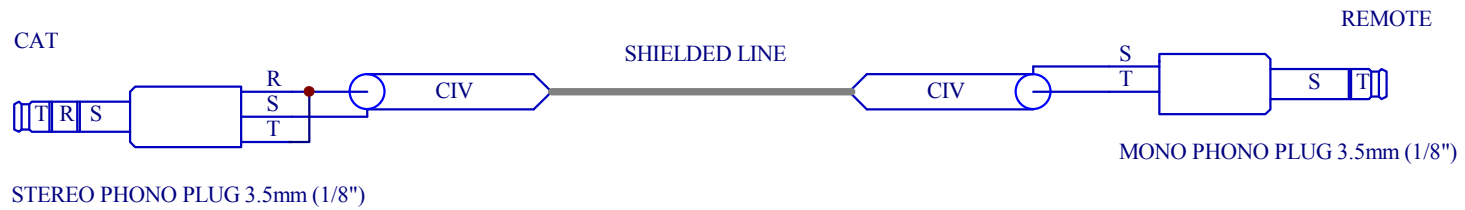

CAT CIV Cable

STEREO PHONO PLUG 3.5mm (1/8")

MONO PHONO PLUG 3.5mm (1/8")

S = Sleeve

T = Tip

R = Ring

all ICOM's and TEN TEC Omni VI, Omni VI+