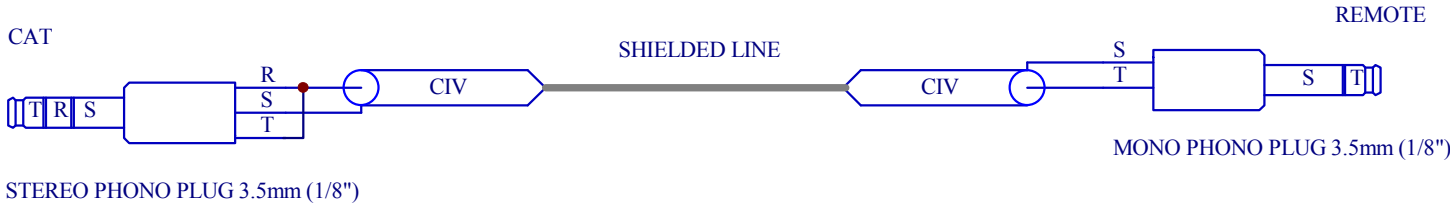

CAT CIV Cable

- S = Sleeve**
- T = Tip**
- R = Ring**

all ICOM's and TEN TEC Omni VI, Omni VI+