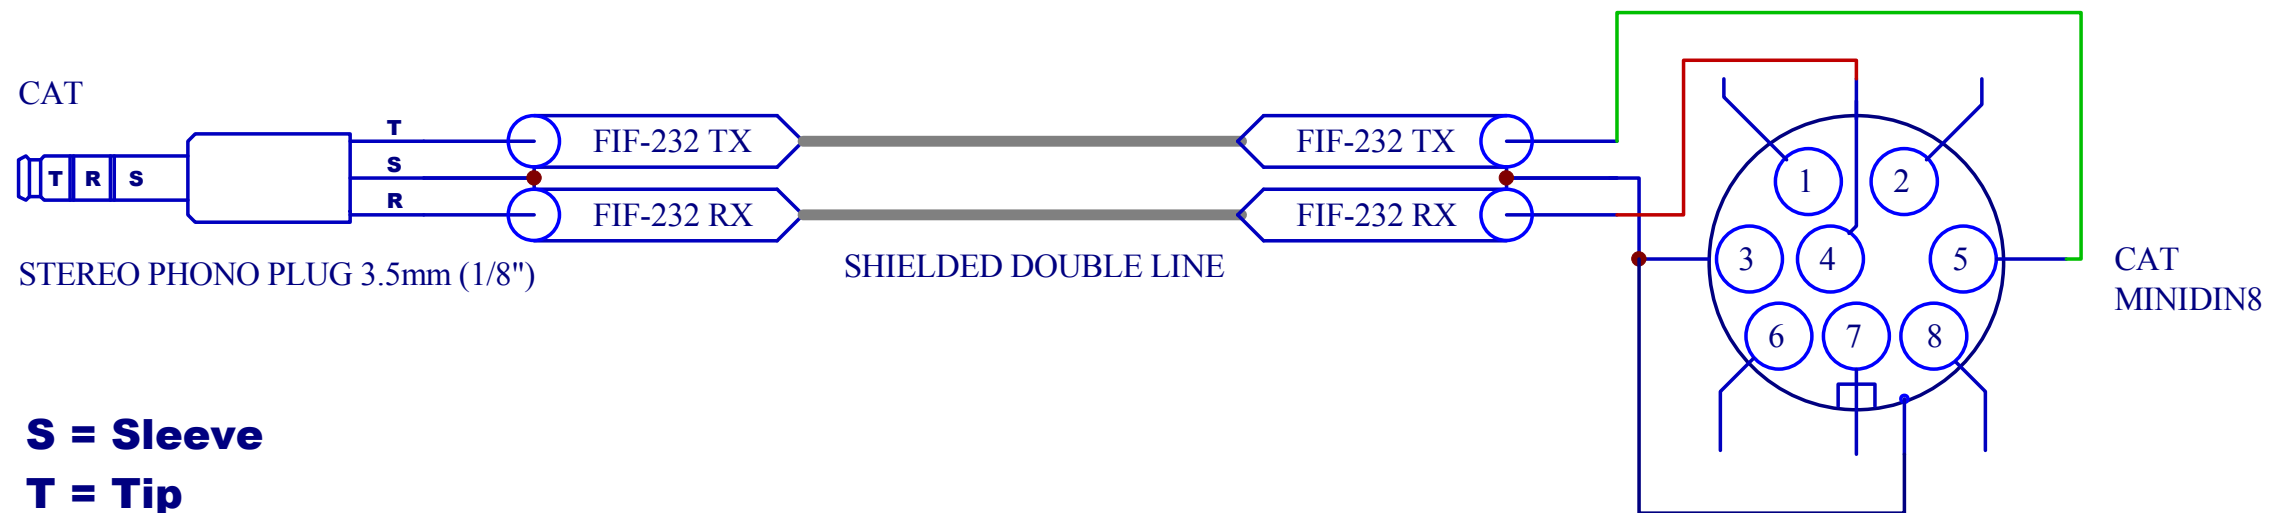

CAT FIF232-MINI8 Cable

S = Sleeve
T = Tip
R = Ring

YAESU's FT-100, FT-817, FT-857, FT-897