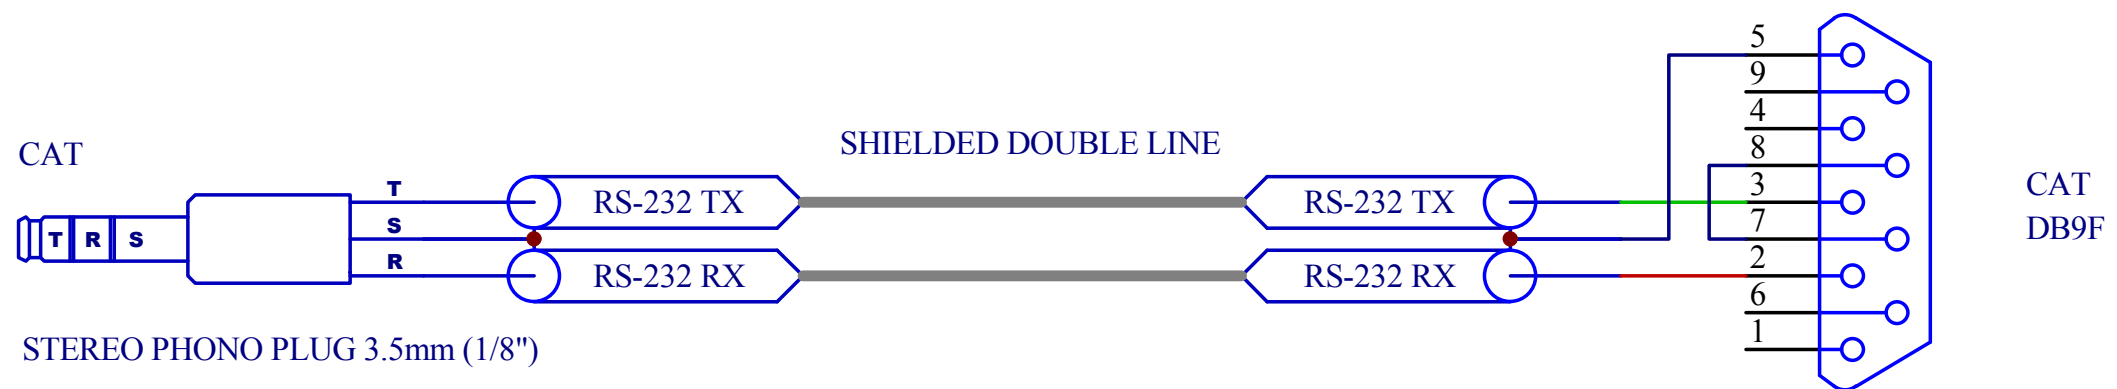

CAT RS232-KY Cable

S = Sleeve

T = Tip

R = Ring

KENWOOD's TS-480HX, TS-480SAT, TS-570, TS-870, TS-2000

YAESU FT-1000MP, FT-1000MP mkV, FT-1000MP mkV Field