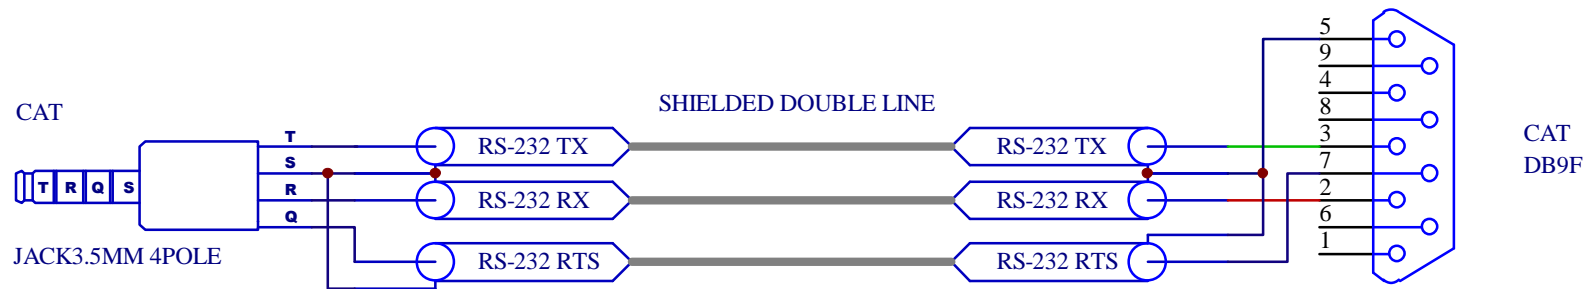

CAT RS232-KY Cable

S = Sleeve
T = Tip
R = Ring
Q = Ring 2

KENWOOD's TS-480HX, TS-480SAT, TS-570, TS-870, TS-2000

YAESU FT-450, FT-950, FT-1000MP, FT-1000MP mkV, FT-1000MP mkV Field, FT-2000, FT-2000D, all FTdx-9000