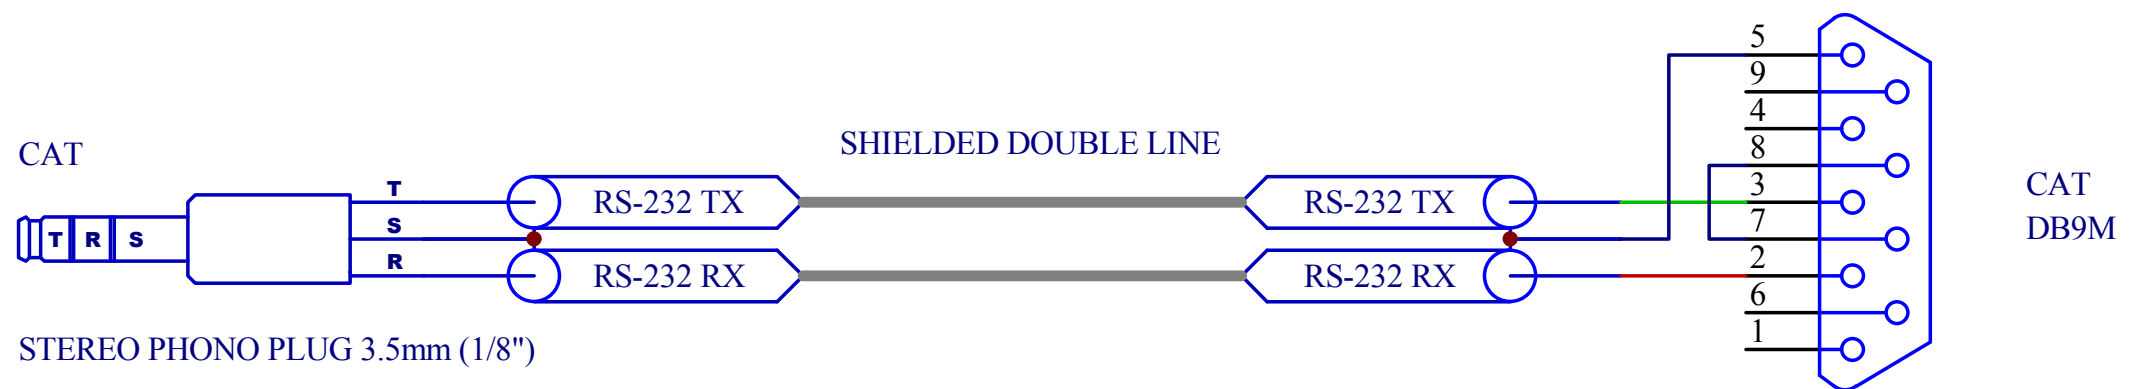

CAT RS232-T Cable

S = Sleeve

T = Tip

R = Ring

TEN TEC's Argonaut V, Jupiter, Orion, Pegasus

YAESU FT-920