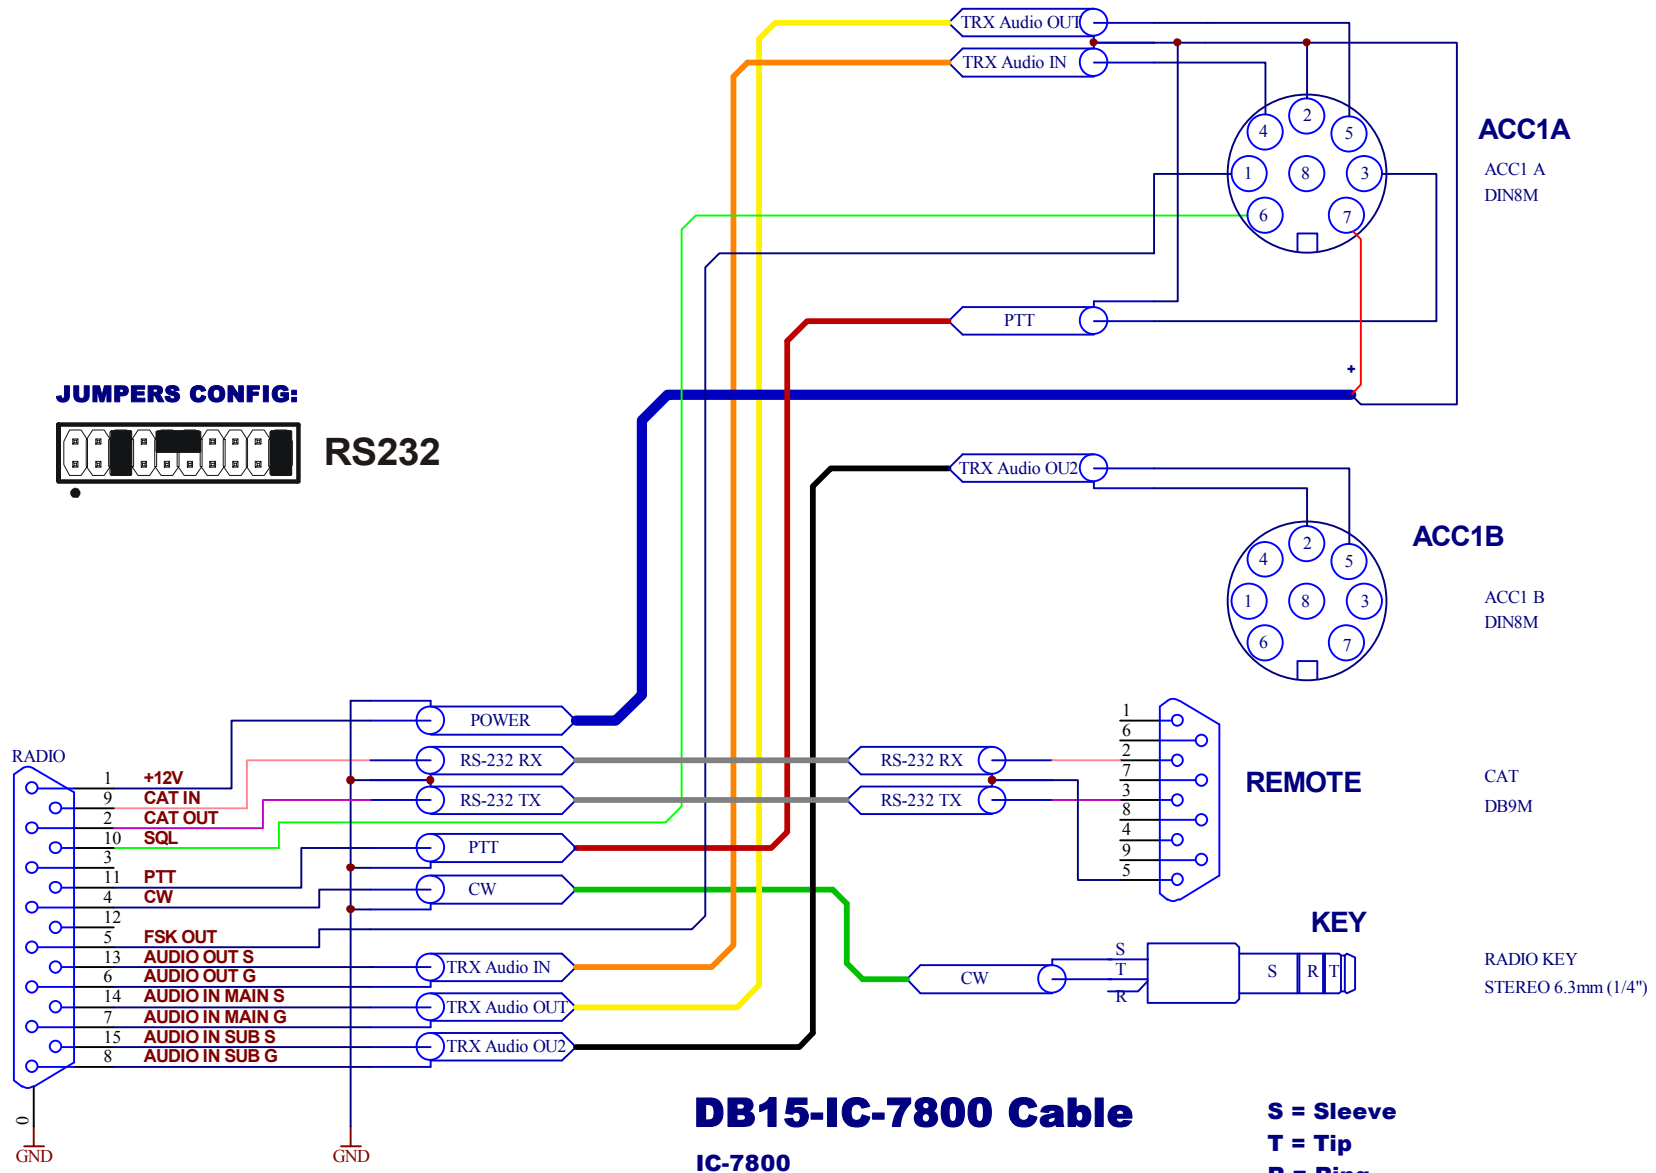

**JUMPERS CONFIG:**

**RS232**

**DB15-IC-7800 Cable**  
IC-7800

**S = Sleeve**  
**T = Tip**  
**R = Ring**

**ACC1A**  
ACC1 A  
DIN8M

**ACC1B**  
ACC1 B  
DIN8M

**REMOTE**  
CAT  
DB9M

**KEY**  
RADIO KEY  
STEREO 6.3mm (1/4")