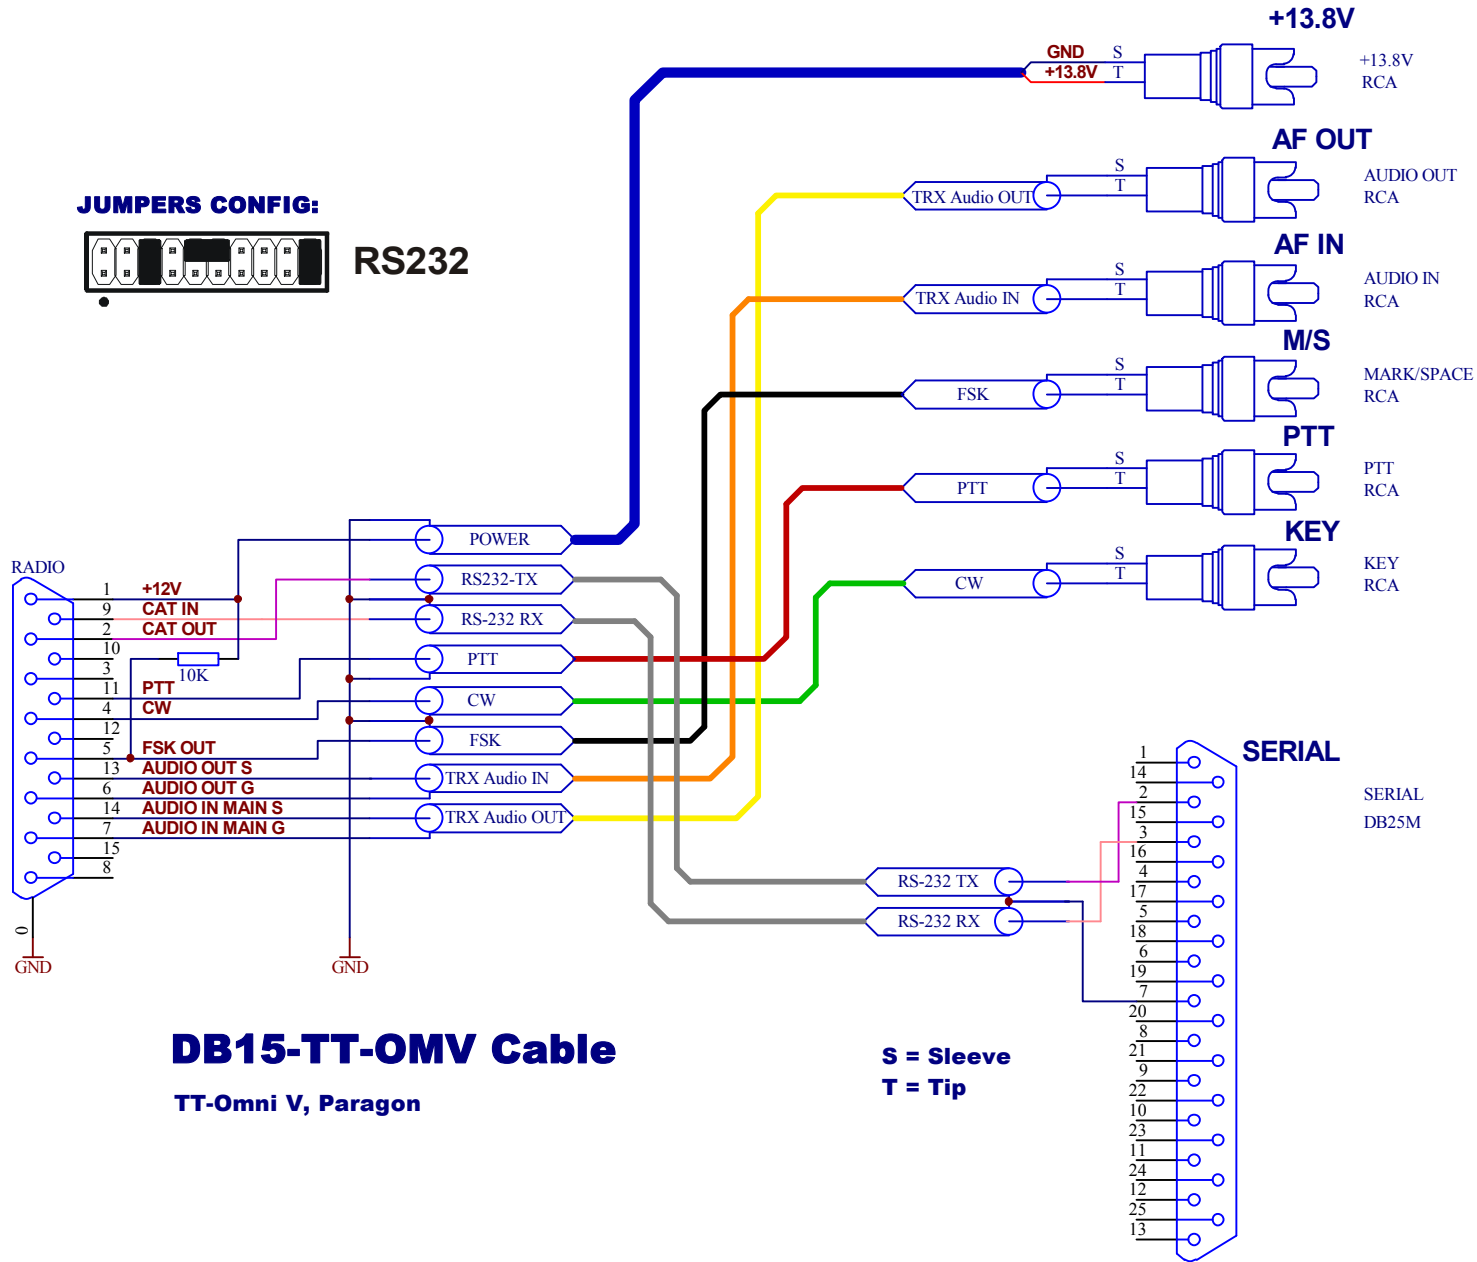

JUMPERS CONFIG:

RS232

DB15-TT-OMV Cable

TT-Omni V, Paragon

S = Sleeve
T = Tip

+13.8V

+13.8V
RCA

AF OUT

AUDIO OUT
RCA

AF IN

AUDIO IN
RCA

M/S

MARK/SPACE
RCA

PTT

PIT
RCA

KEY

KEY
RCA

SERIAL

SERIAL
DB25M