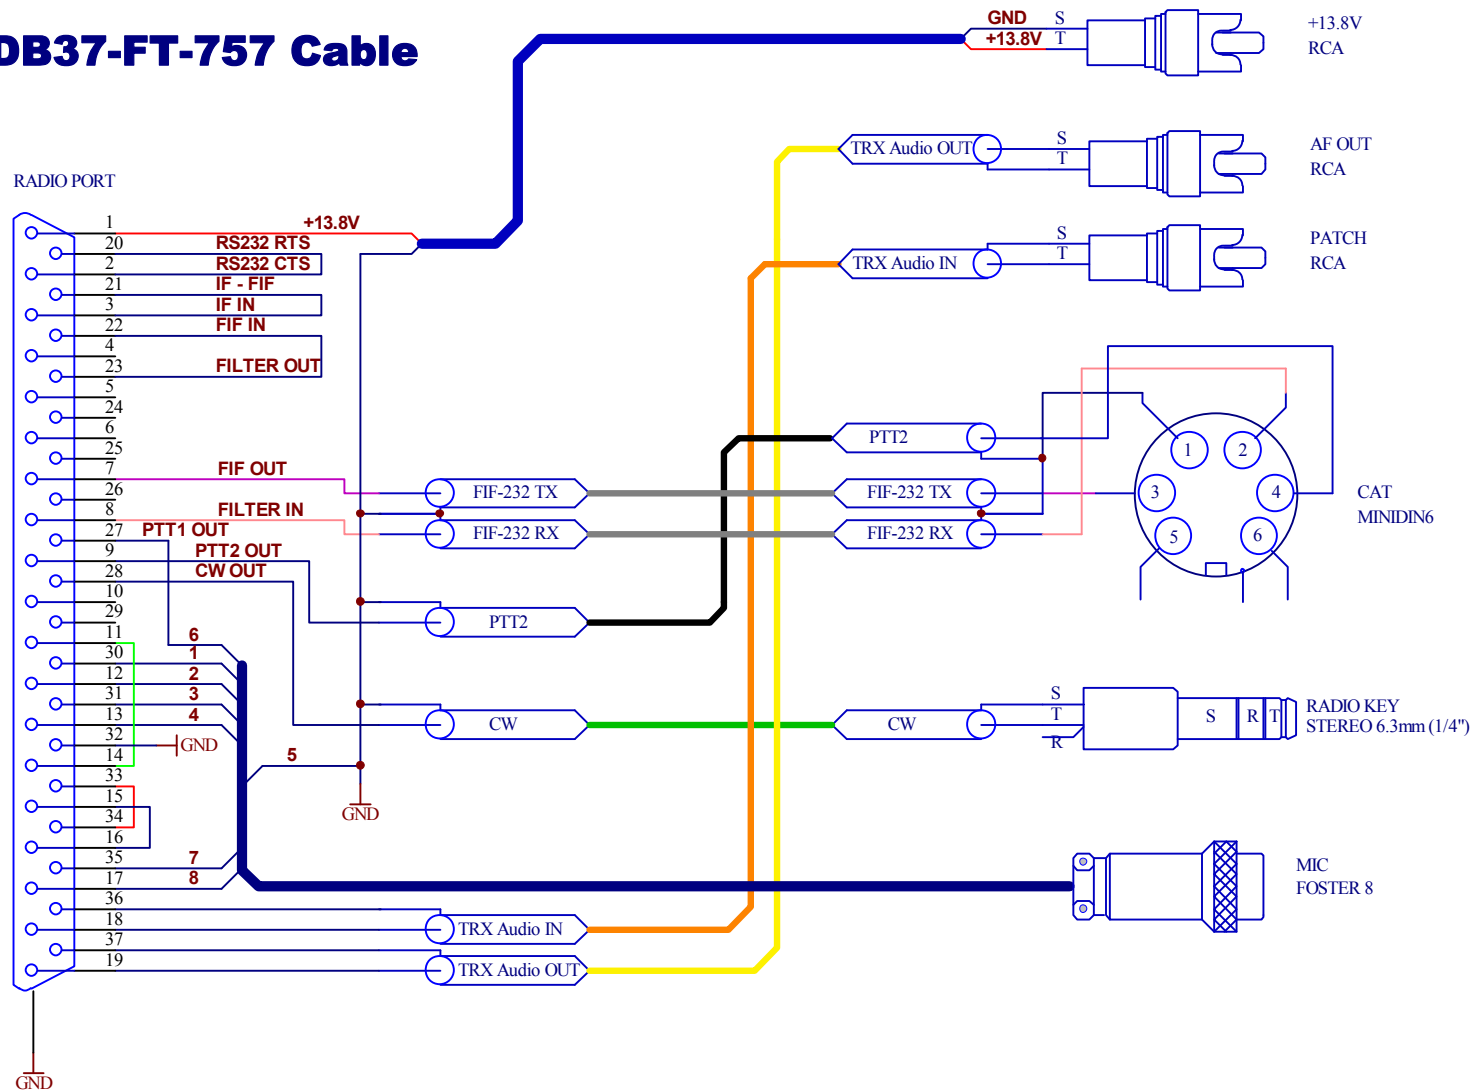

DB37-FT-757 Cable

FT-757GXII

Notes:

S = Sleeve
T = Tip
R = Ring