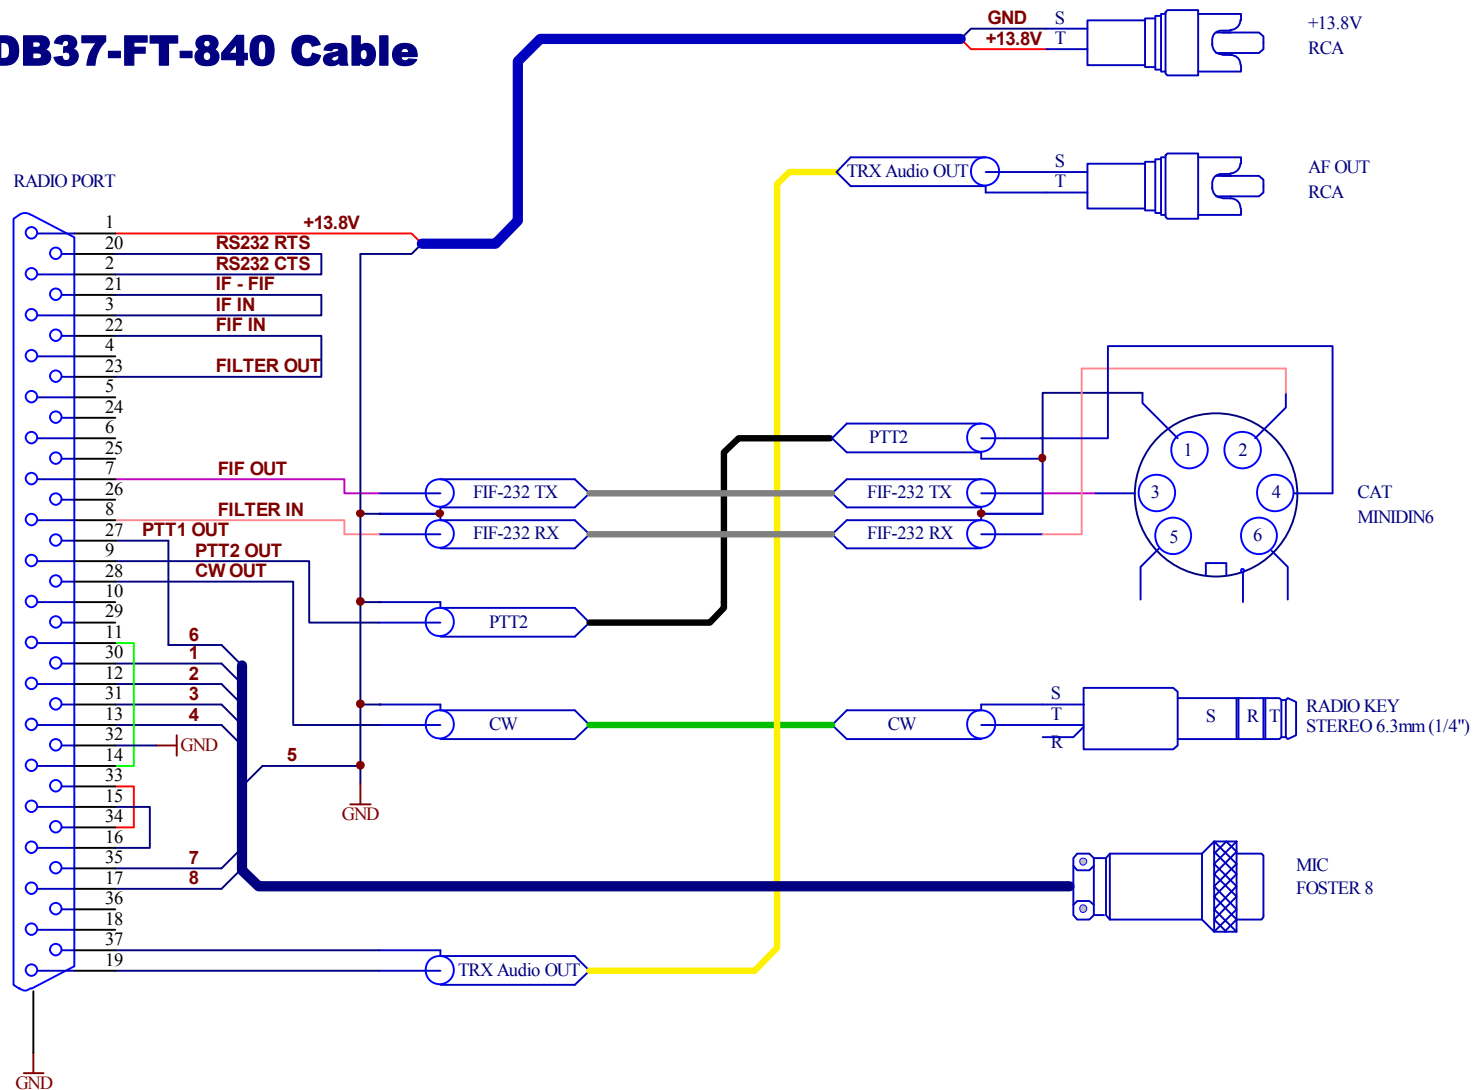

DB37-FT-840 Cable

FT-840

Notes:

S = Sleeve
T = Tip
R = Ring