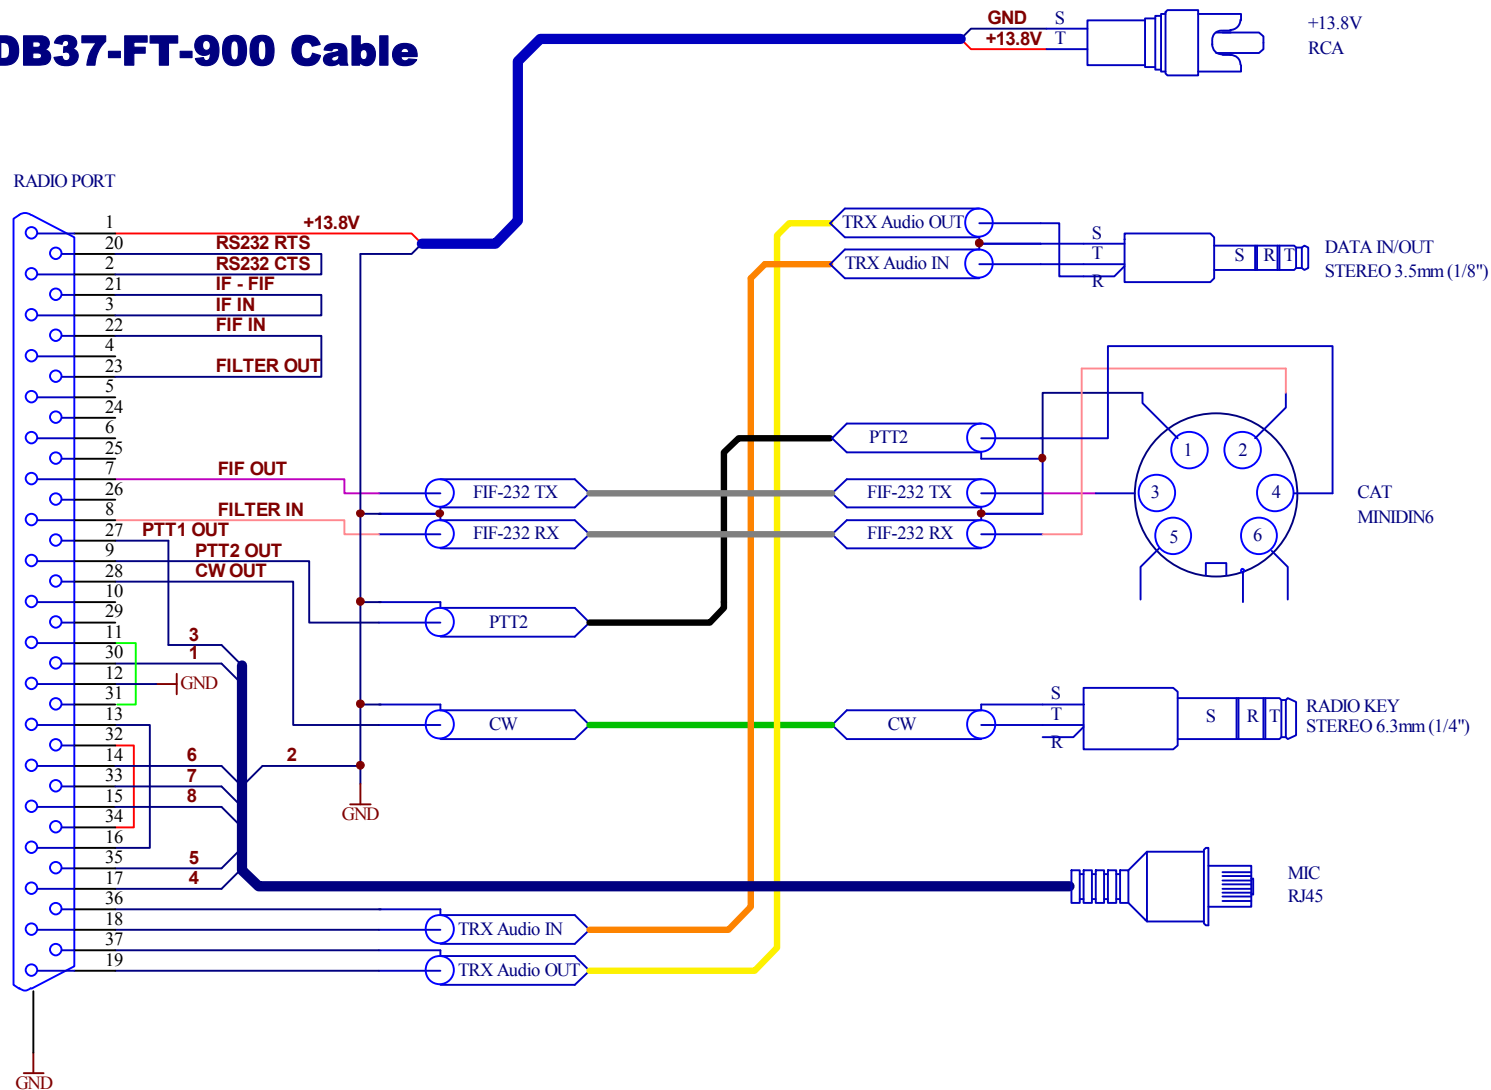

# DB37-FT-900 Cable

**FT-900**

**Notes:**

**S = Sleeve**  
**T = Tip**  
**R = Ring**