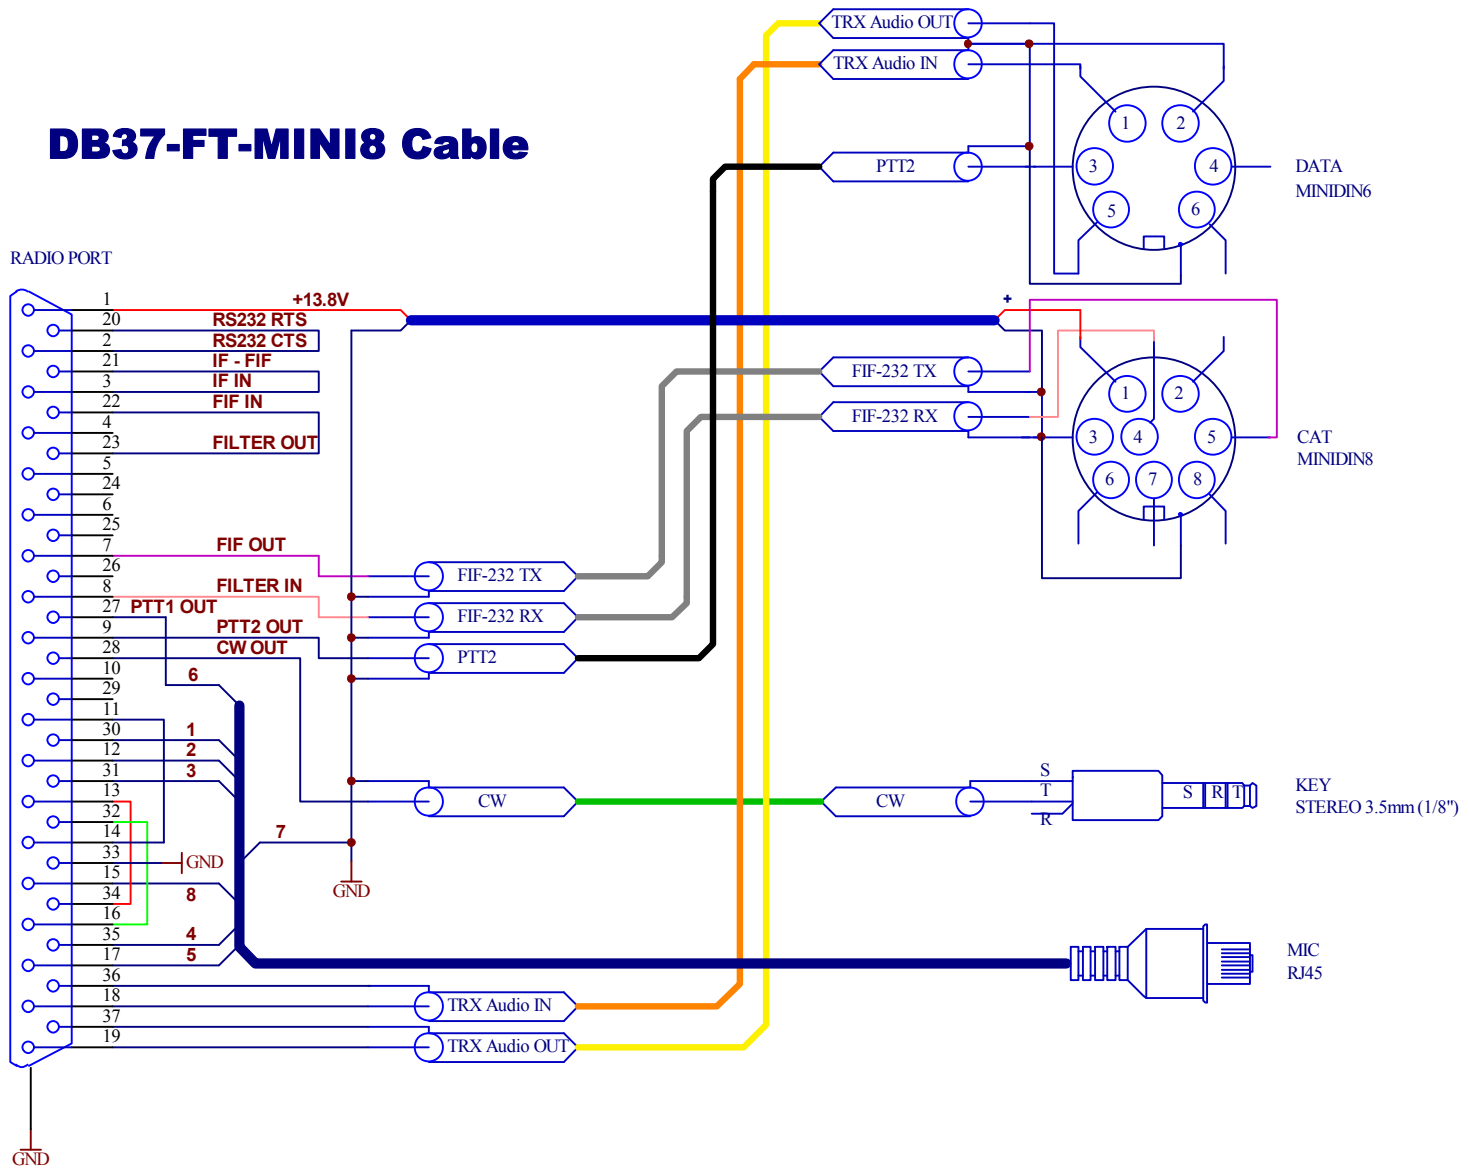

DB37-FT-MINI8 Cable

FT-817 FT-857 FT857D FT897 FT897D

Notes:

**S = Sleeve
T = Tip
R = Ring**