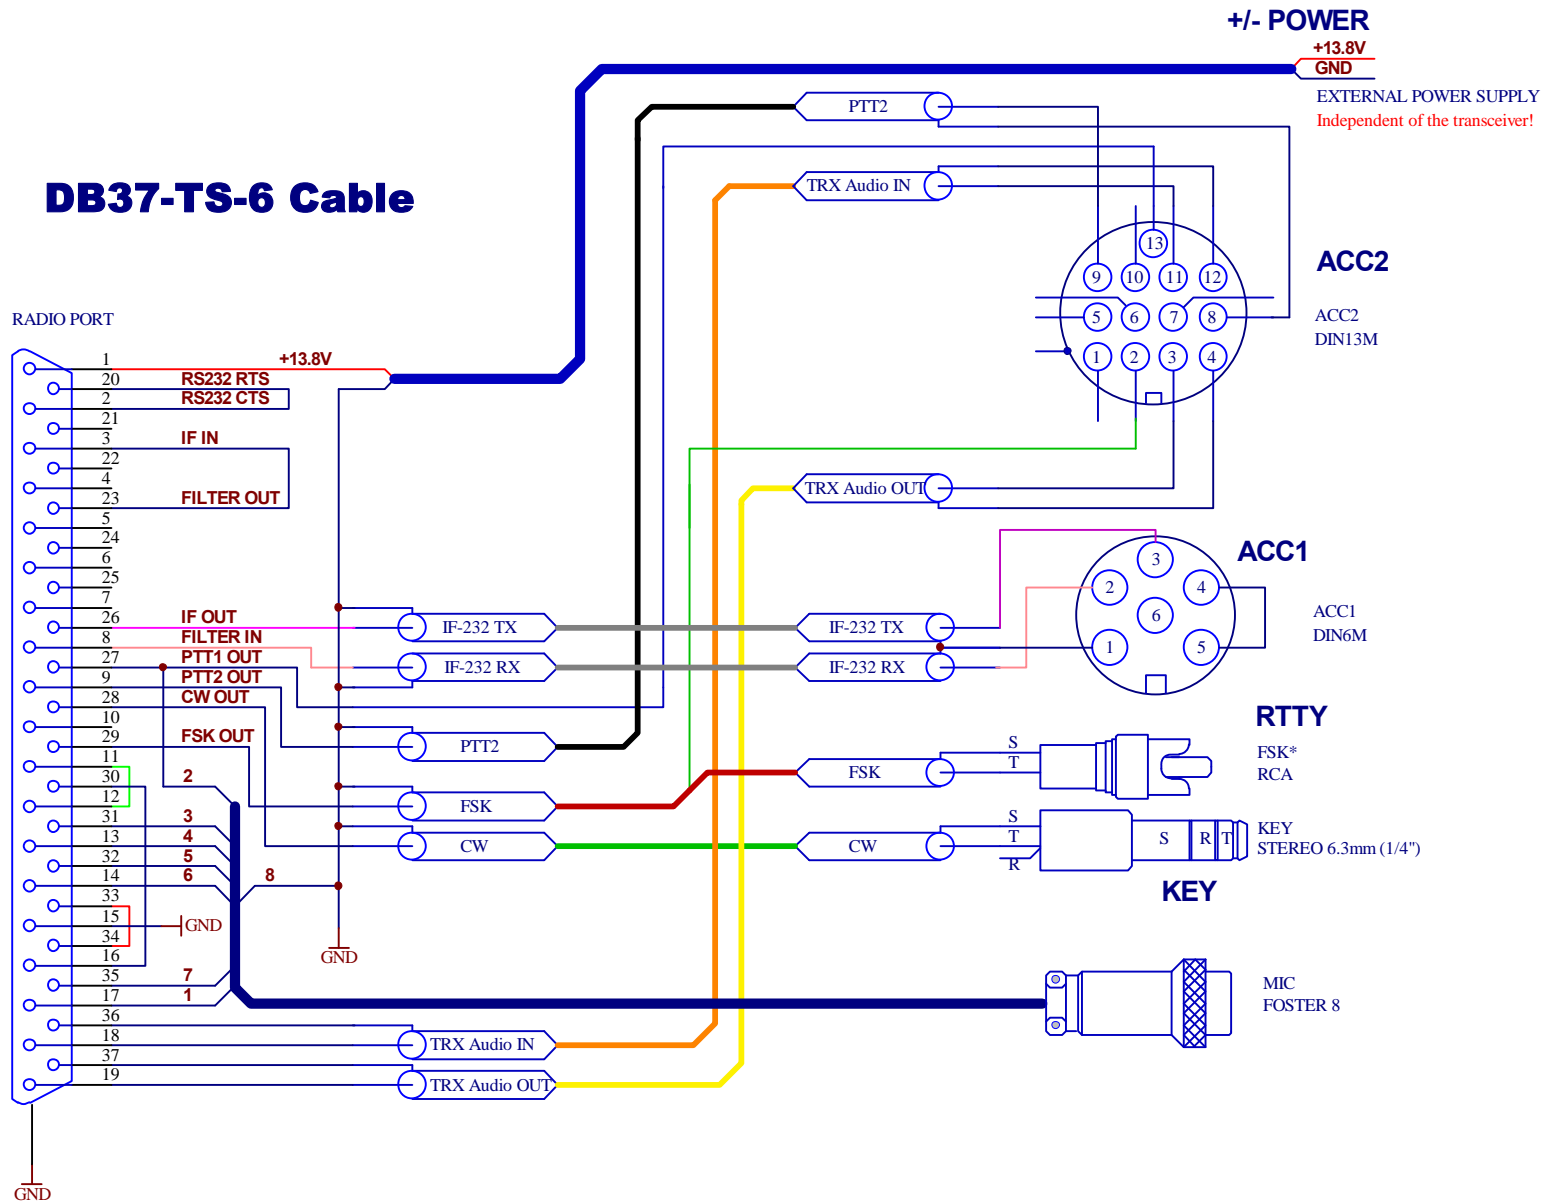

DB37-TS-6 Cable

TS-140 TS-440 TS-450 TS-680 TS-690 TS-711 TS-790 TS-811 TS-850 TS-940 TS-950

Notes:

- * FSK RCA is necessary only for the TS-850 TS-950
- ** PTT2 mutes front MIC

S = Sleeve
T = Tip
R = Ring

TS140 , TS680 - requires Kenwood IF-10C
 TS711 , TS811 - requires Kenwood IF-10A
 TS 940 - requires Kenwood IF-10B
 TS 440 - requires Kenwood IC-10