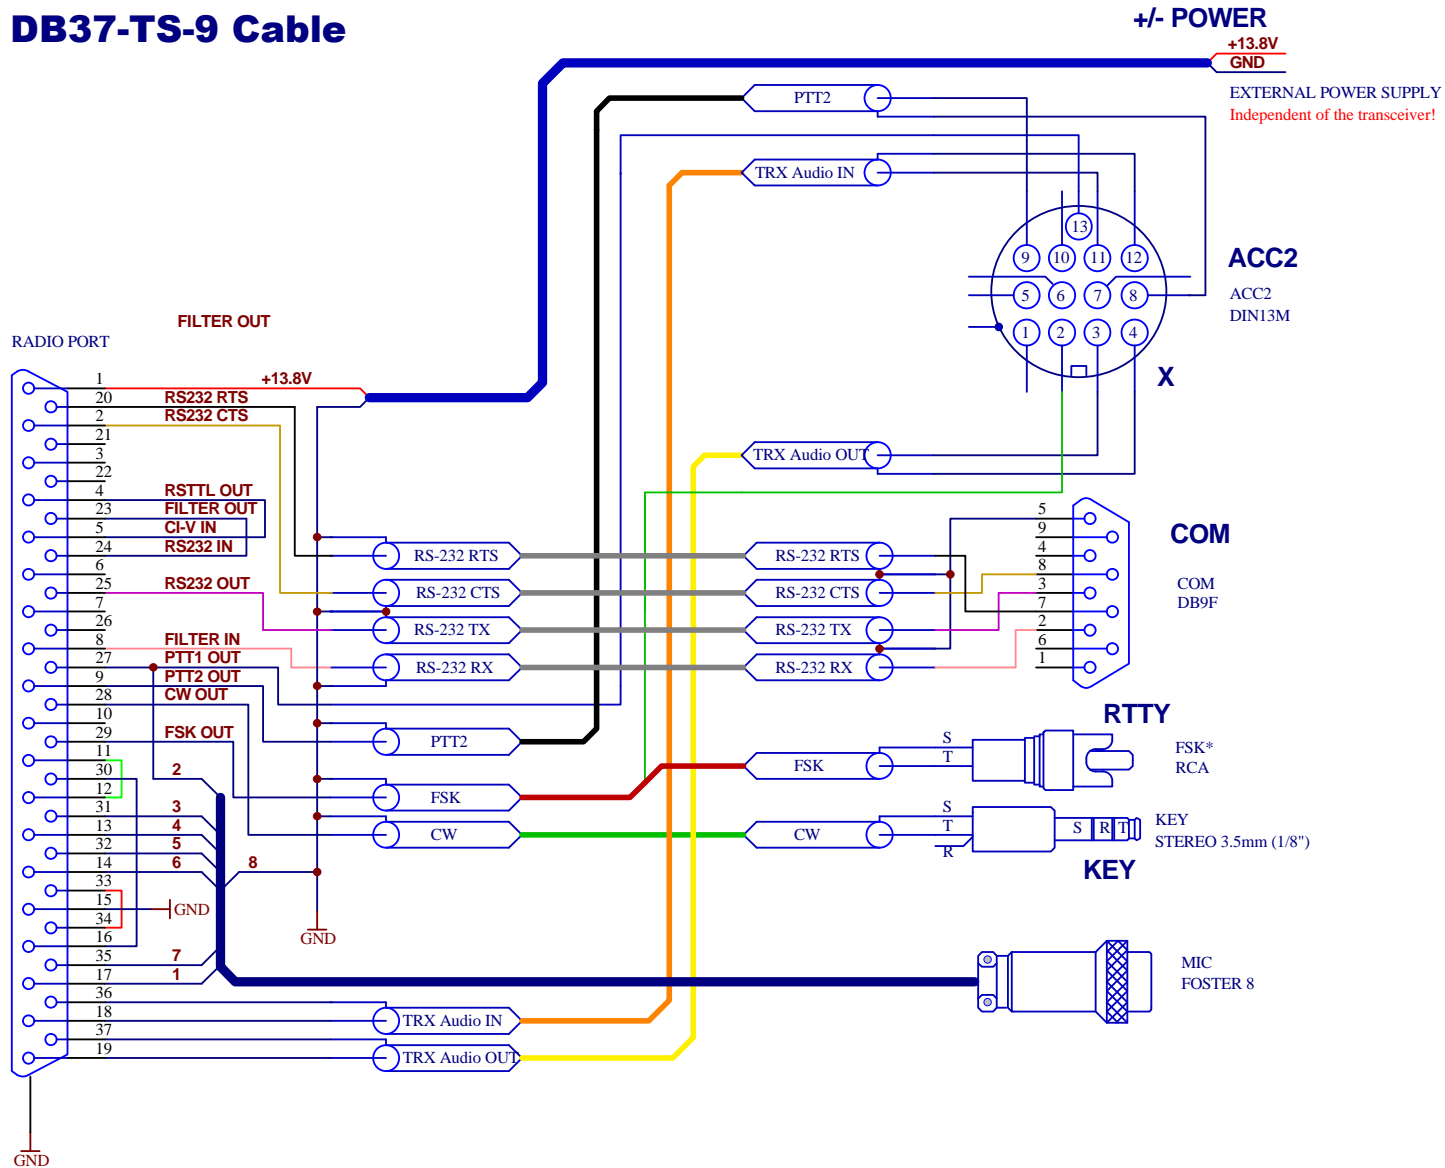

DB37-TS-9 Cable

TS-570S/D TS-590S TS-870/S TS-990 TS-2000 TS-2000X TS-B2000

Notes:

* FSK RCA is necessary only for the TS-870/S

** PTT2 mutes front MIC

S = Sleeve

T = Tip

R = Ring