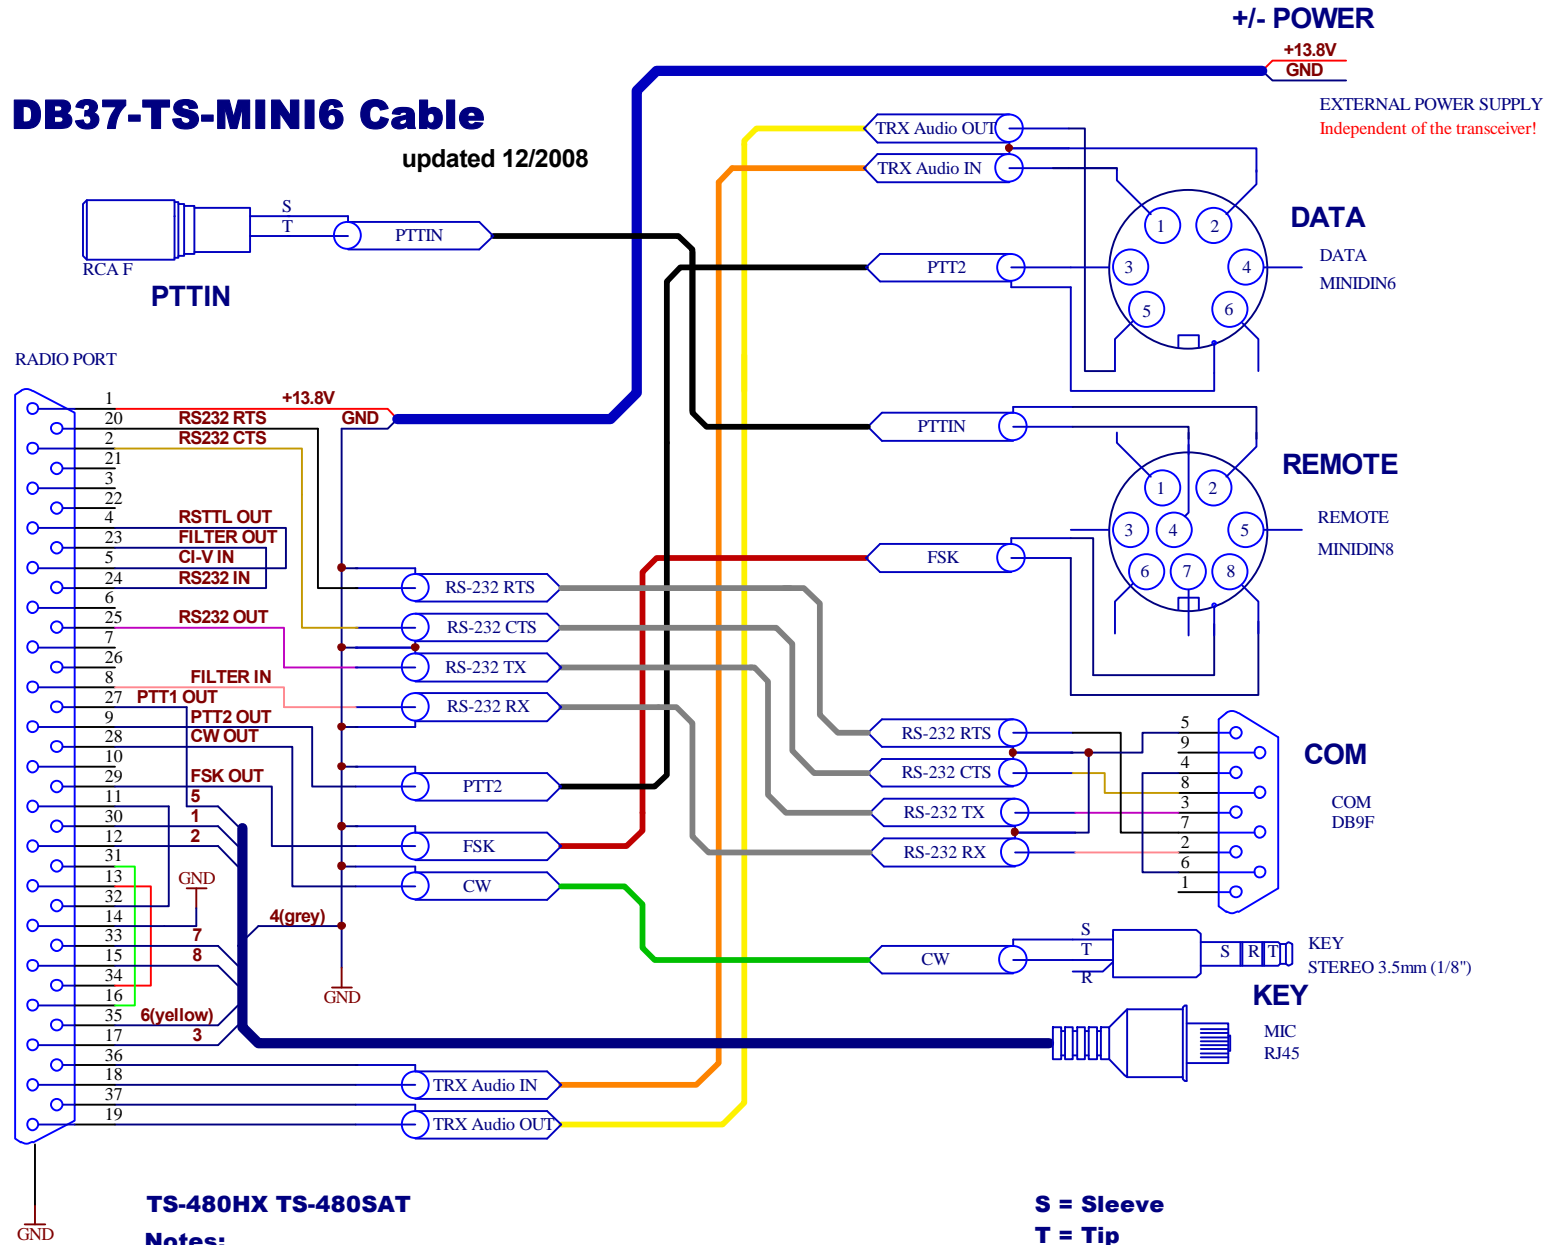

DB37-TS-MINI6 Cable

updated 12/2008

TS-480HX TS-480SAT

Notes:

**** PTT2 mutes front MIC**

**S = Sleeve
T = Tip
R = Ring**

+/- POWER

**+13.8V
GND**

EXTERNAL POWER SUPPLY
Independent of the transceiver!

DATA

DATA
MINIDIN6

REMOTE

REMOTE
MINIDIN8

COM

COM
DB9F

KEY
STEREO 3.5mm (1/8")

KEY

MIC
RJ45