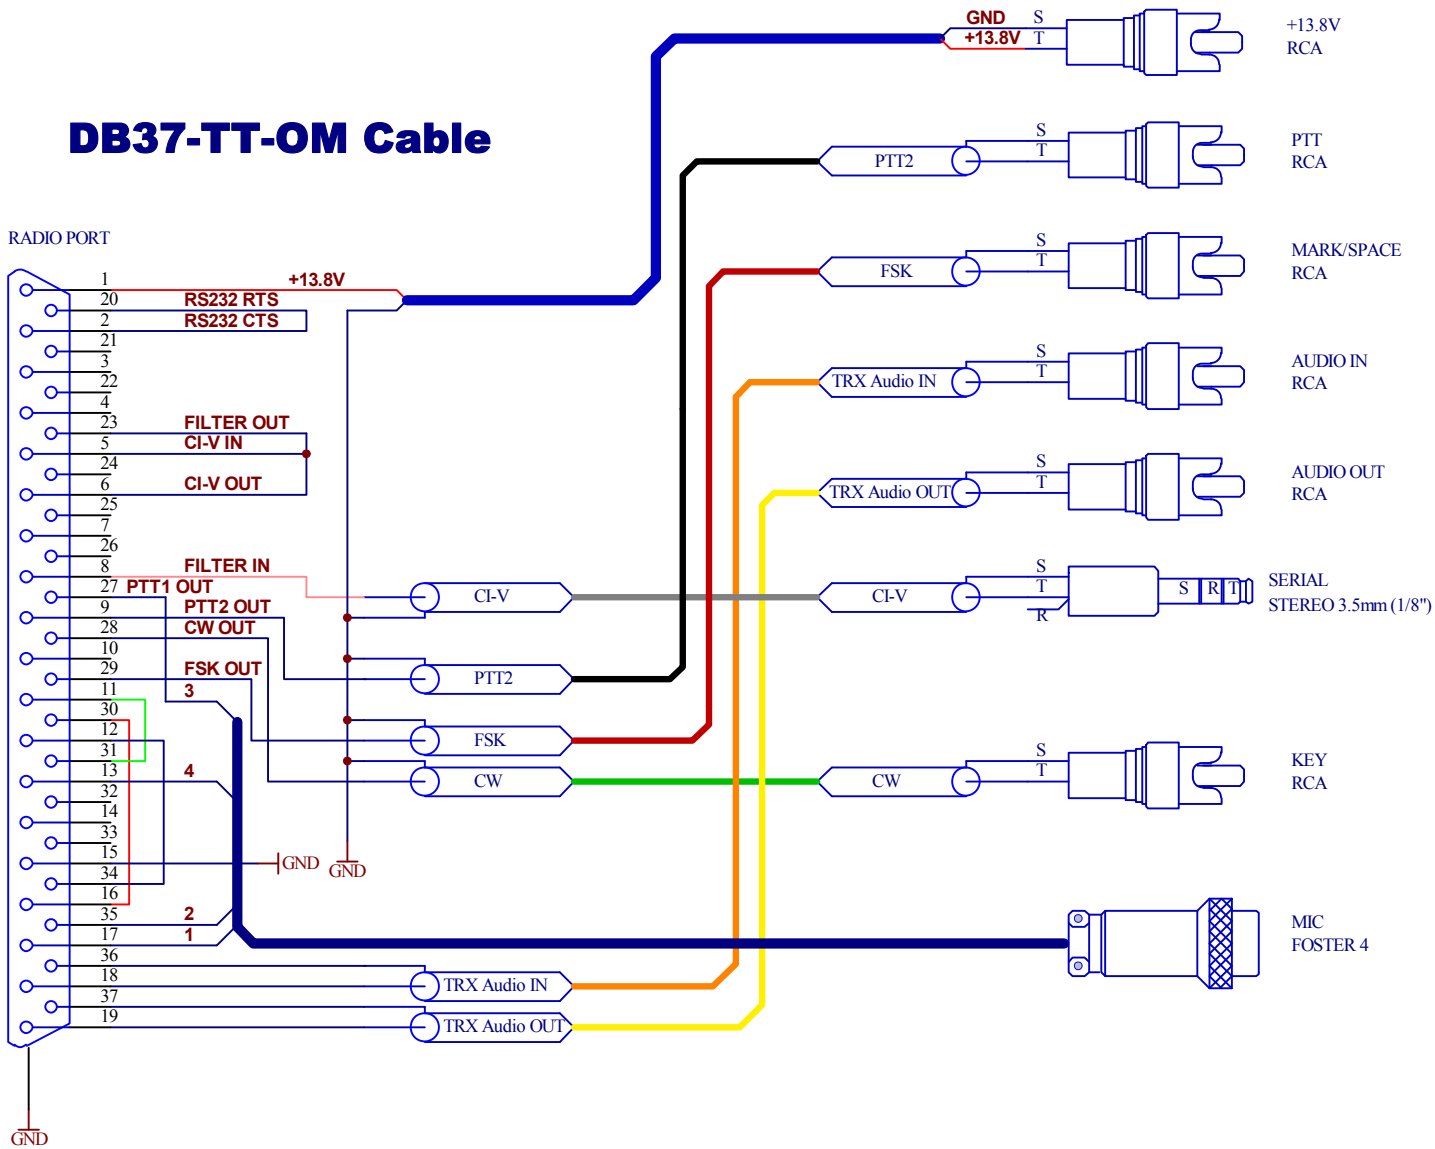

DB37-TT-OM Cable

TT-Omni VI

S = Sleeve
T = Tip
R = Ring