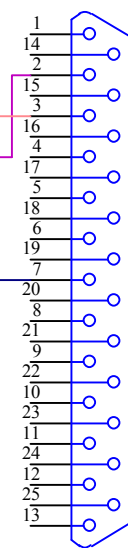

DB37-TT-OMV Cable

RADIO PORT

TT-Omni V

+13.8V
RCA

PTT
RCA

MARK/SPACE
RCA

AUDIO IN
RCA

AUDIO OUT
RCA

KEY
RCA

SERIAL
DB25M

MIC
FOSTER 4