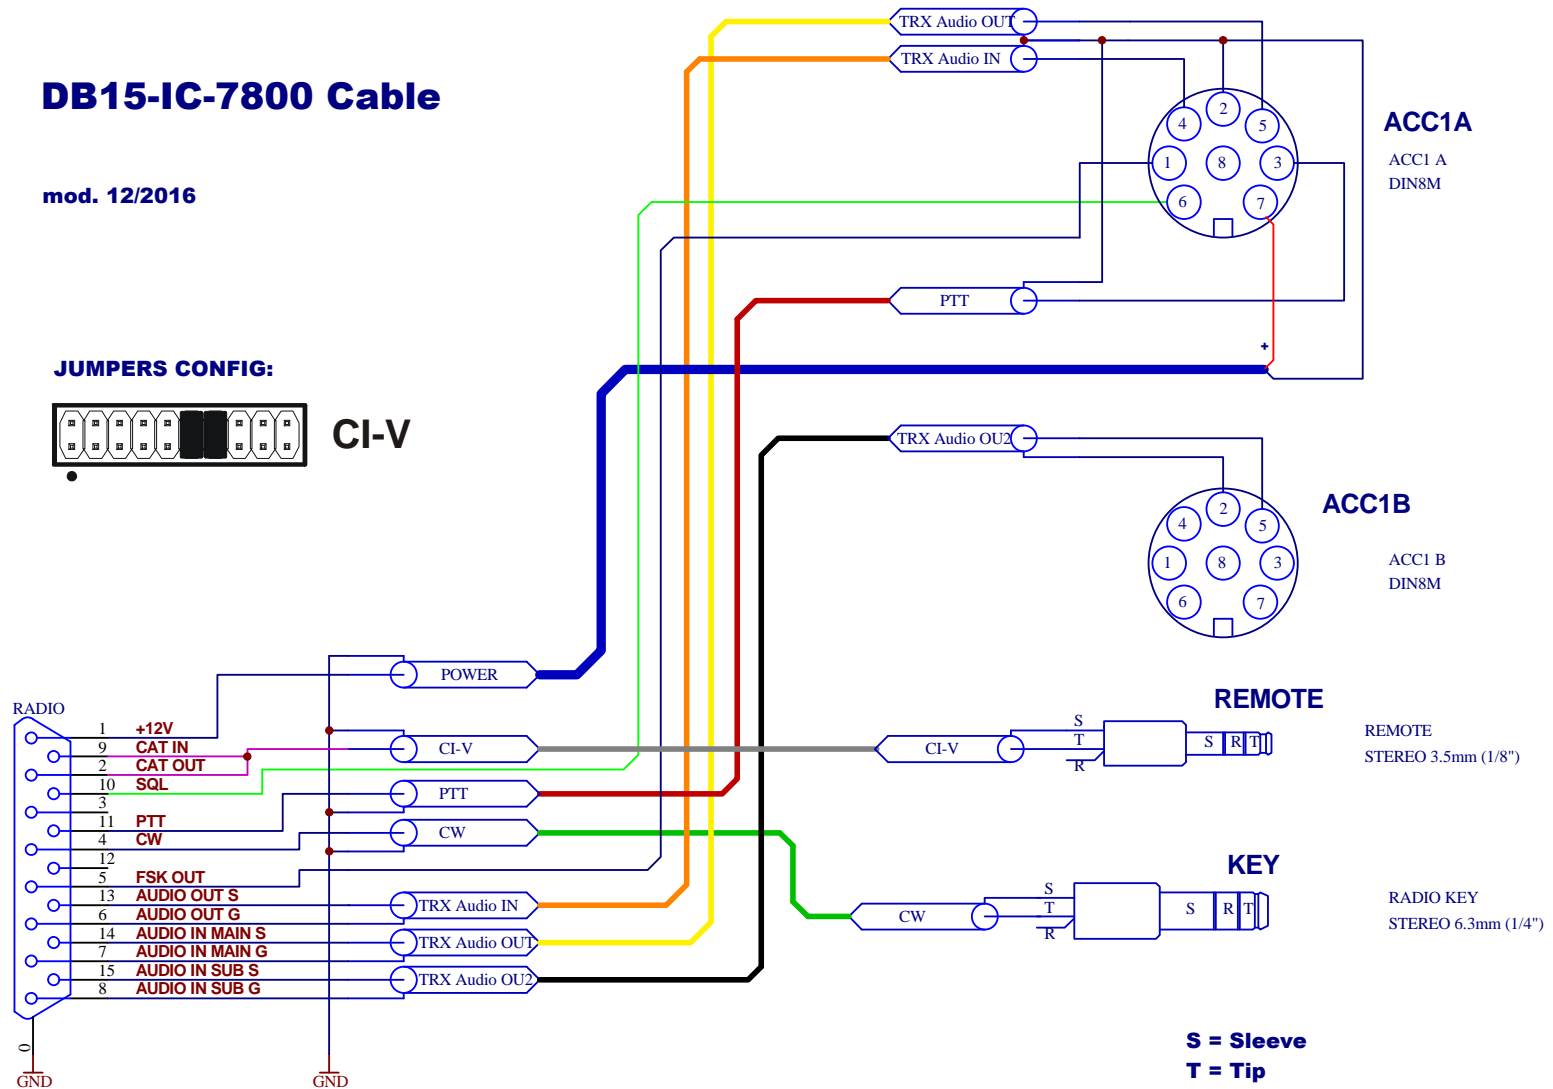

DB15-IC-7800 Cable

mod. 12/2016

JUMPERS CONFIG:

CI-V

IC-7800, 7850, 7851

S = Sleeve
T = Tip
R = Ring

ACC1A
 ACC1 A
 DIN8M

ACC1B
 ACC1 B
 DIN8M

REMOTE

REMOTE
 STEREO 3.5mm (1/8")

KEY

RADIO KEY
 STEREO 6.3mm (1/4")