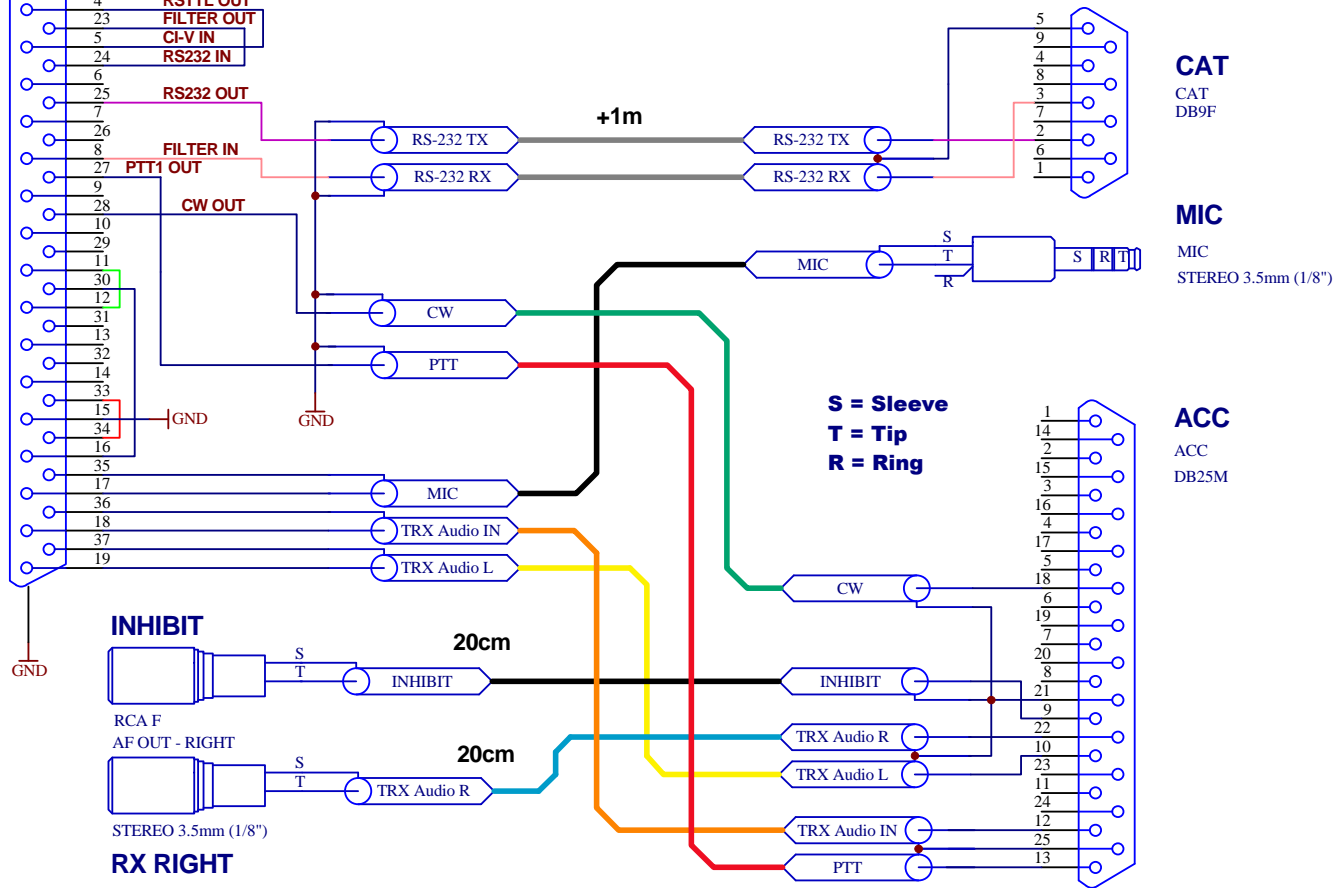

RADIO PORT

## DB37-AL-100 Cable

ANAN 100x, 200x

CAT  
CAT  
DB9F

MIC  
MIC  
STEREO 3.5mm (1/8")

ACC  
ACC  
DB25M

S = Sleeve  
T = Tip  
R = Ring