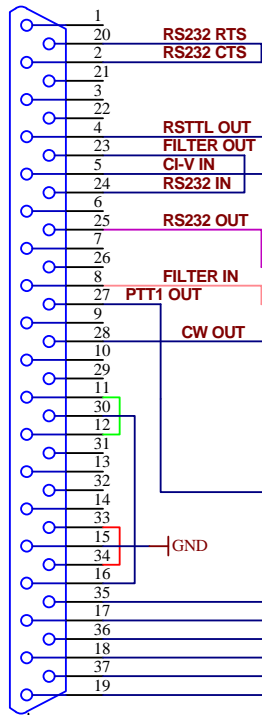

## DB37-AL-100 Cable

ANAN 100x, 200x

CAT  
CAT  
DB9F

MIC  
MIC  
STEREO 3.5mm (1/8")

ACC  
ACC  
DB25M

S = Sleeve  
T = Tip  
R = Ring