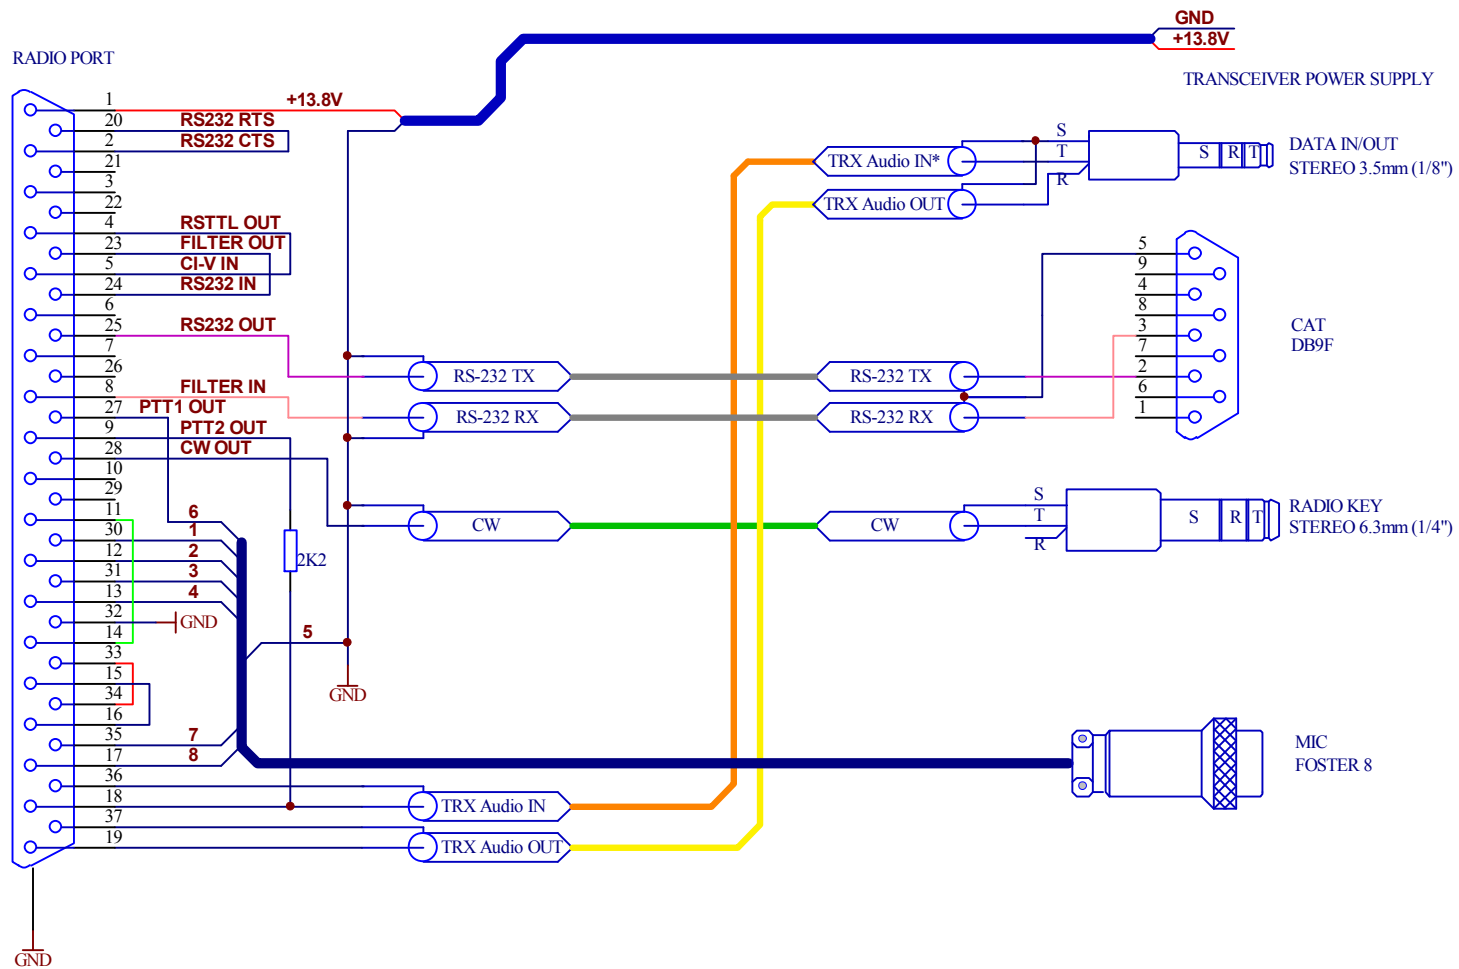

# DB37-FT-847 Cable

**FT-847**

**Notes:**

**\* line contains AUDIO and PTT2**

**S = Sleeve**

**T = Tip**

**R = Ring**