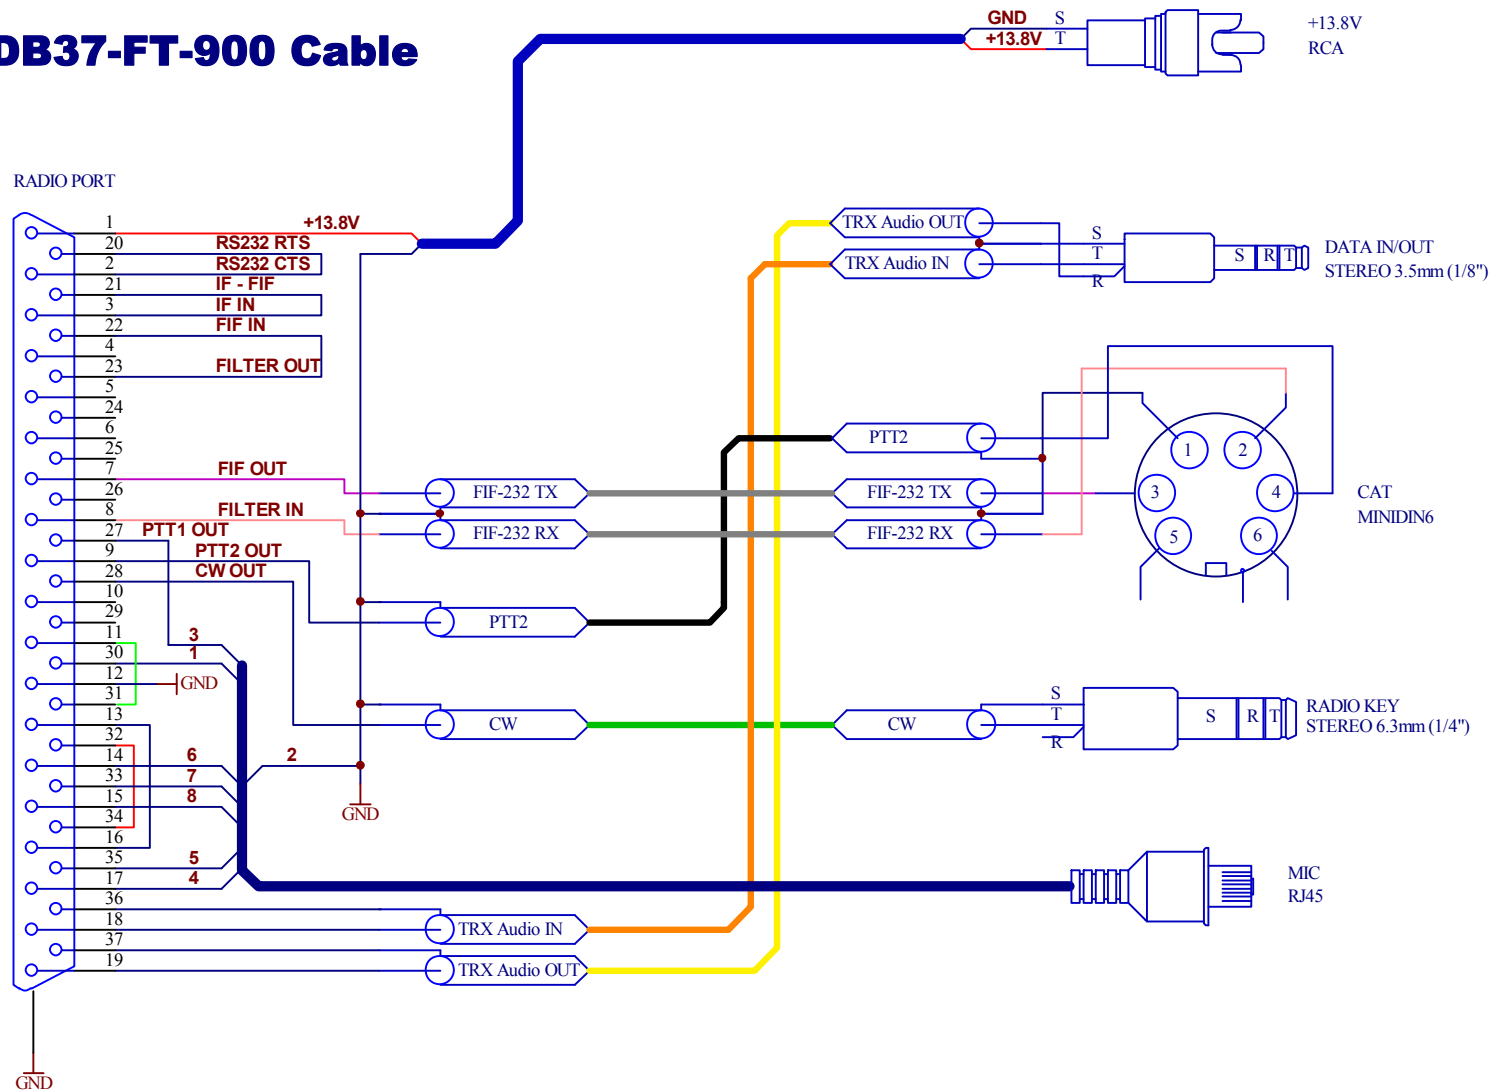

DB37-FT-900 Cable

FT-900

Notes:

S = Sleeve
T = Tip
R = Ring