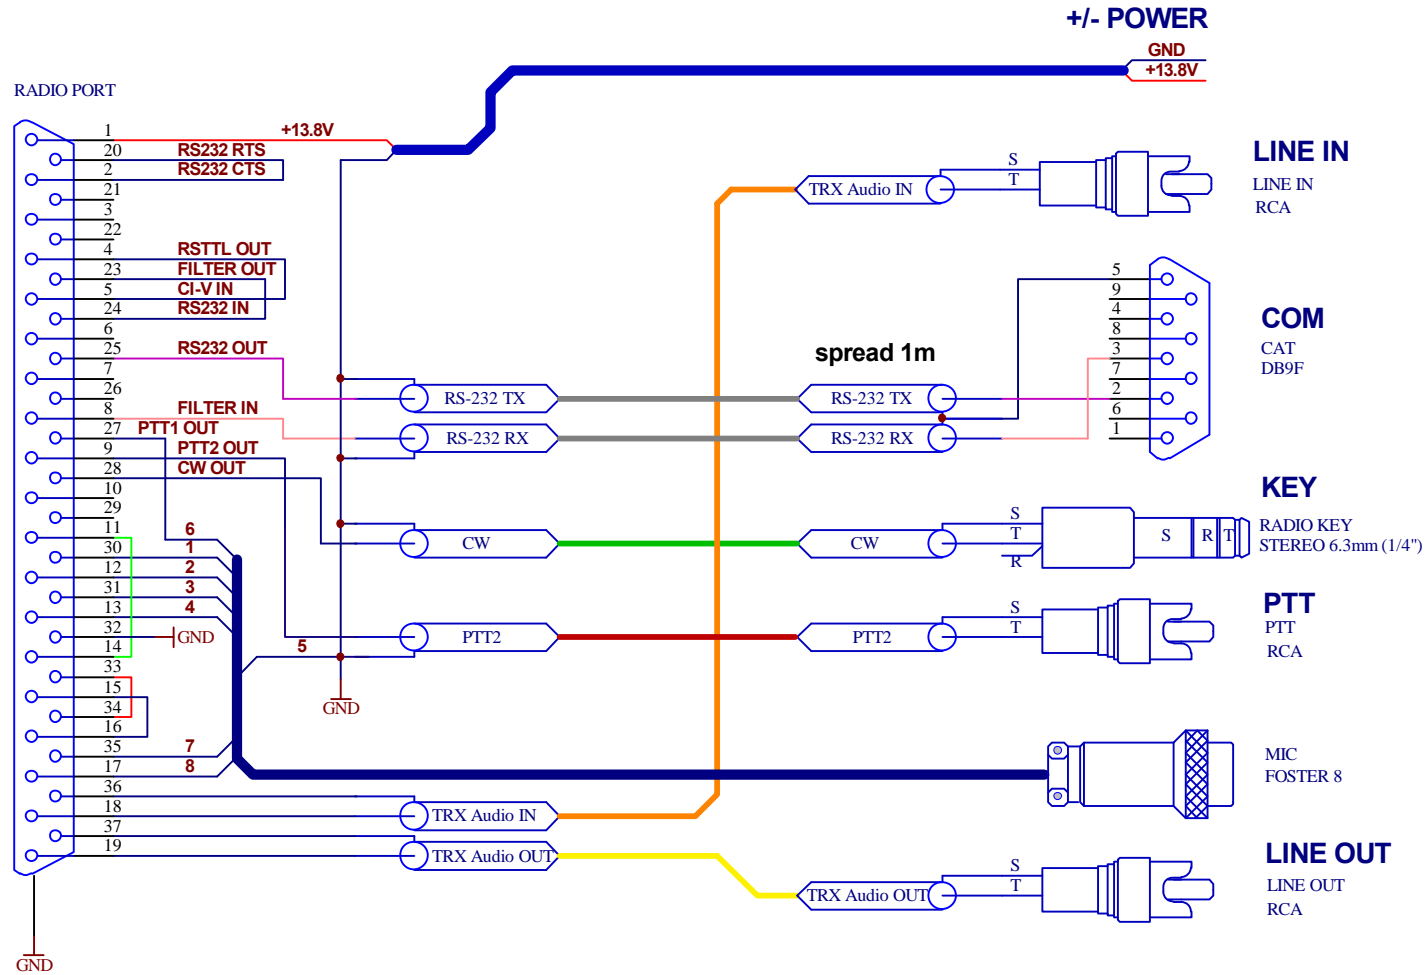

DB37-FX-5000 Cable

Flex 5000A/C

S = Sleeve
T = Tip
R = Ring