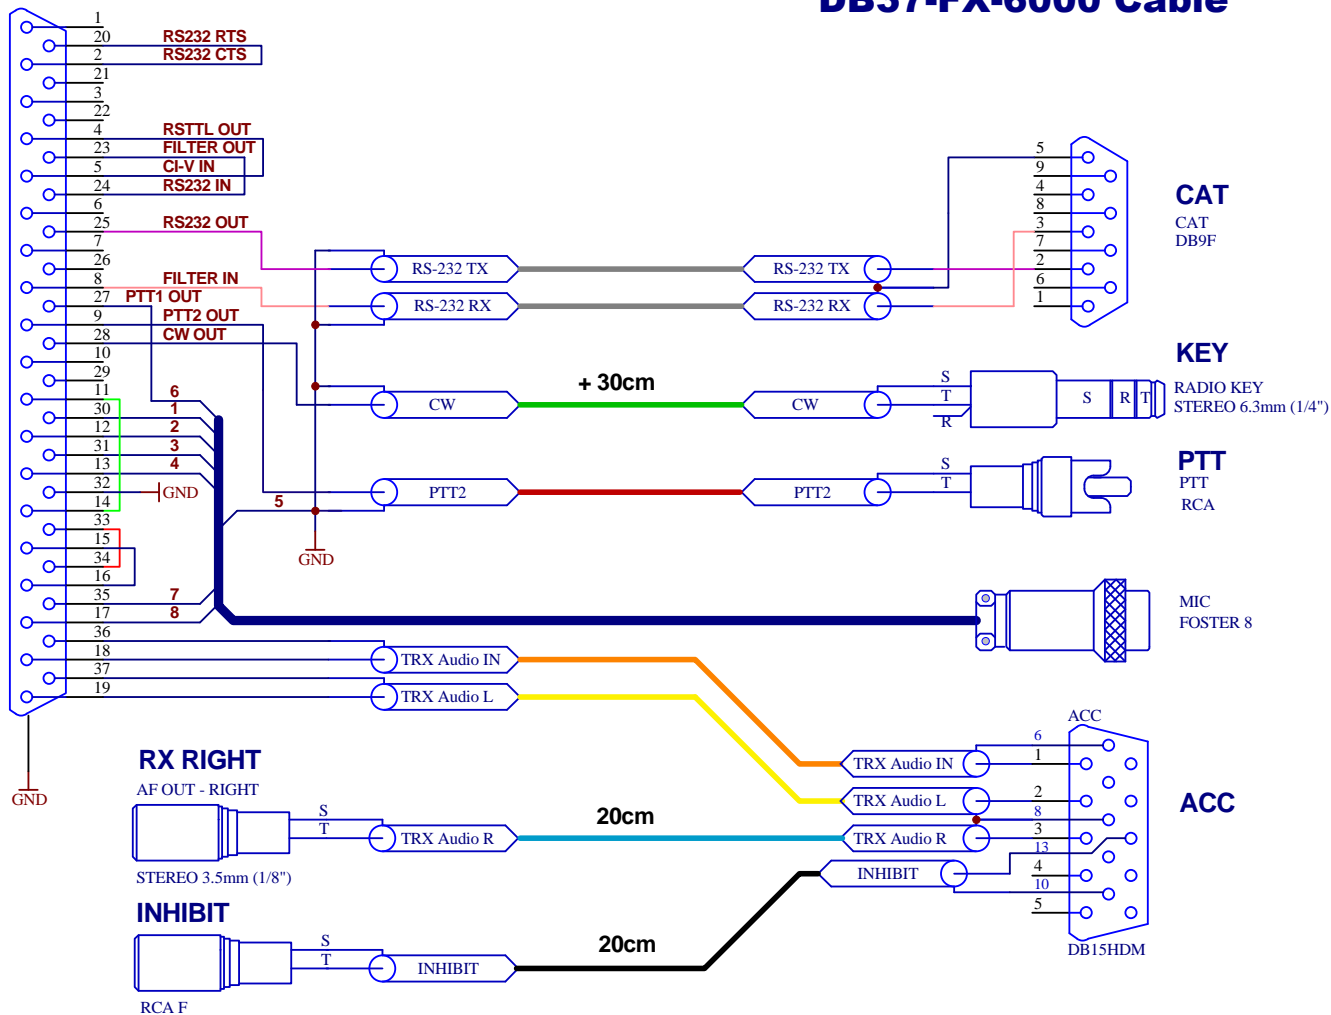

RADIO PORT

DB37-FX-6000 Cable

Flex 6000 series