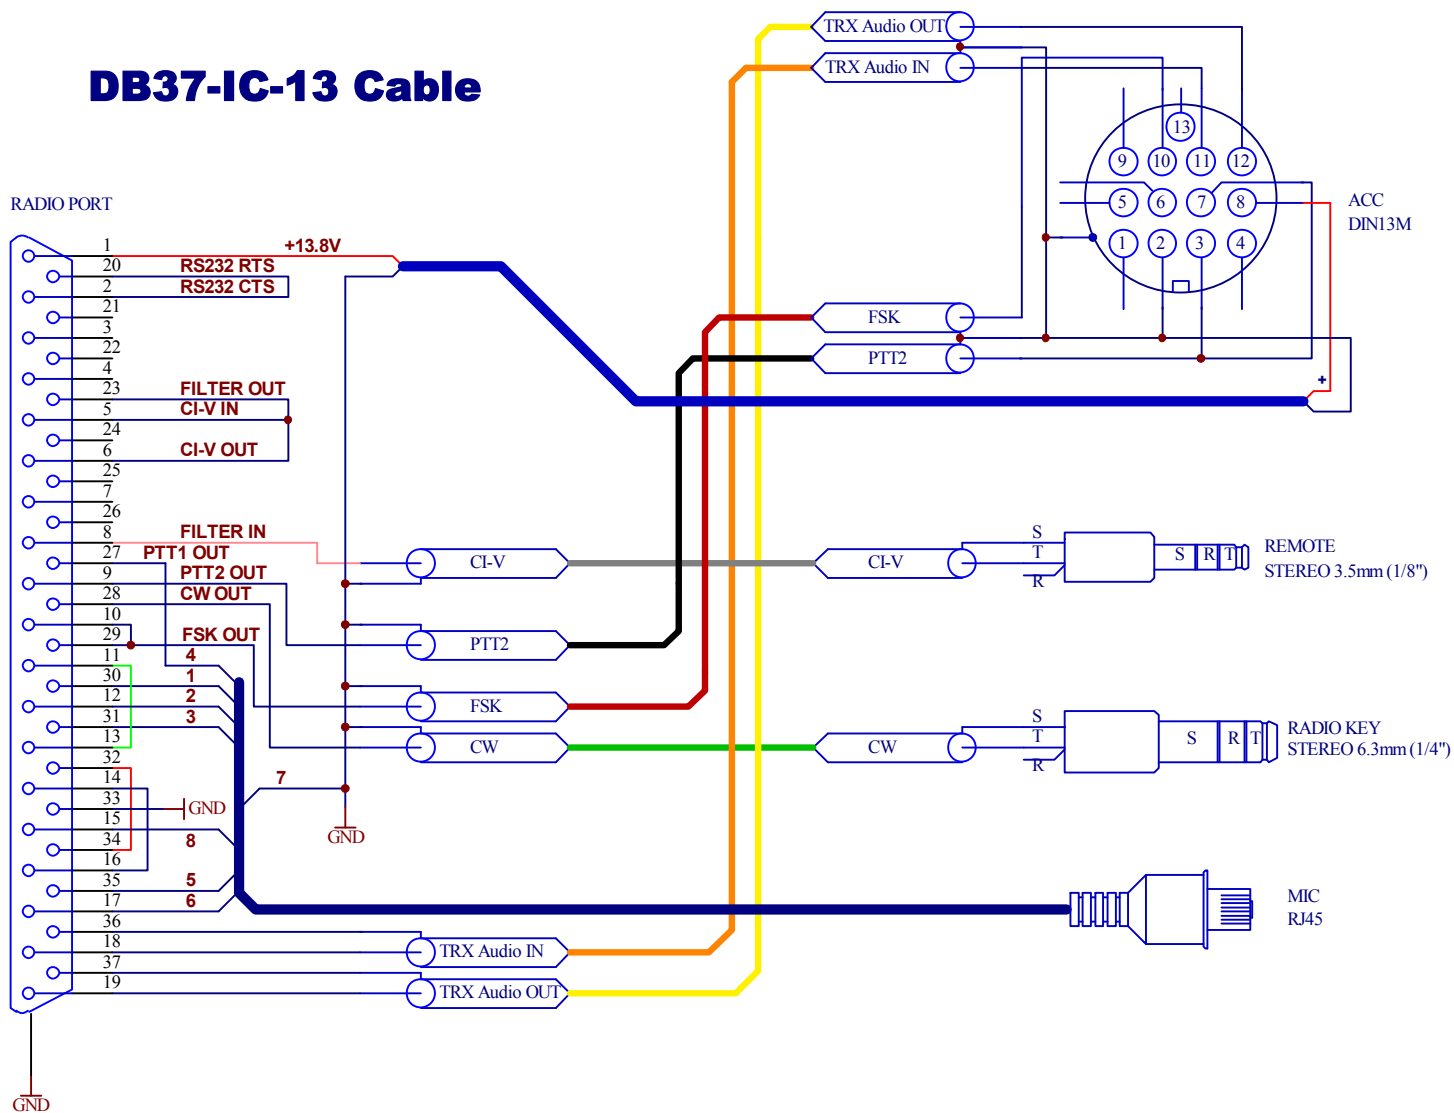

DB37-IC-13 Cable

IC-703 IC-706 IC-706mkII IC-706mkIIIG IC-7000

Notes:

S = Sleeve
T = Tip
R = Ring