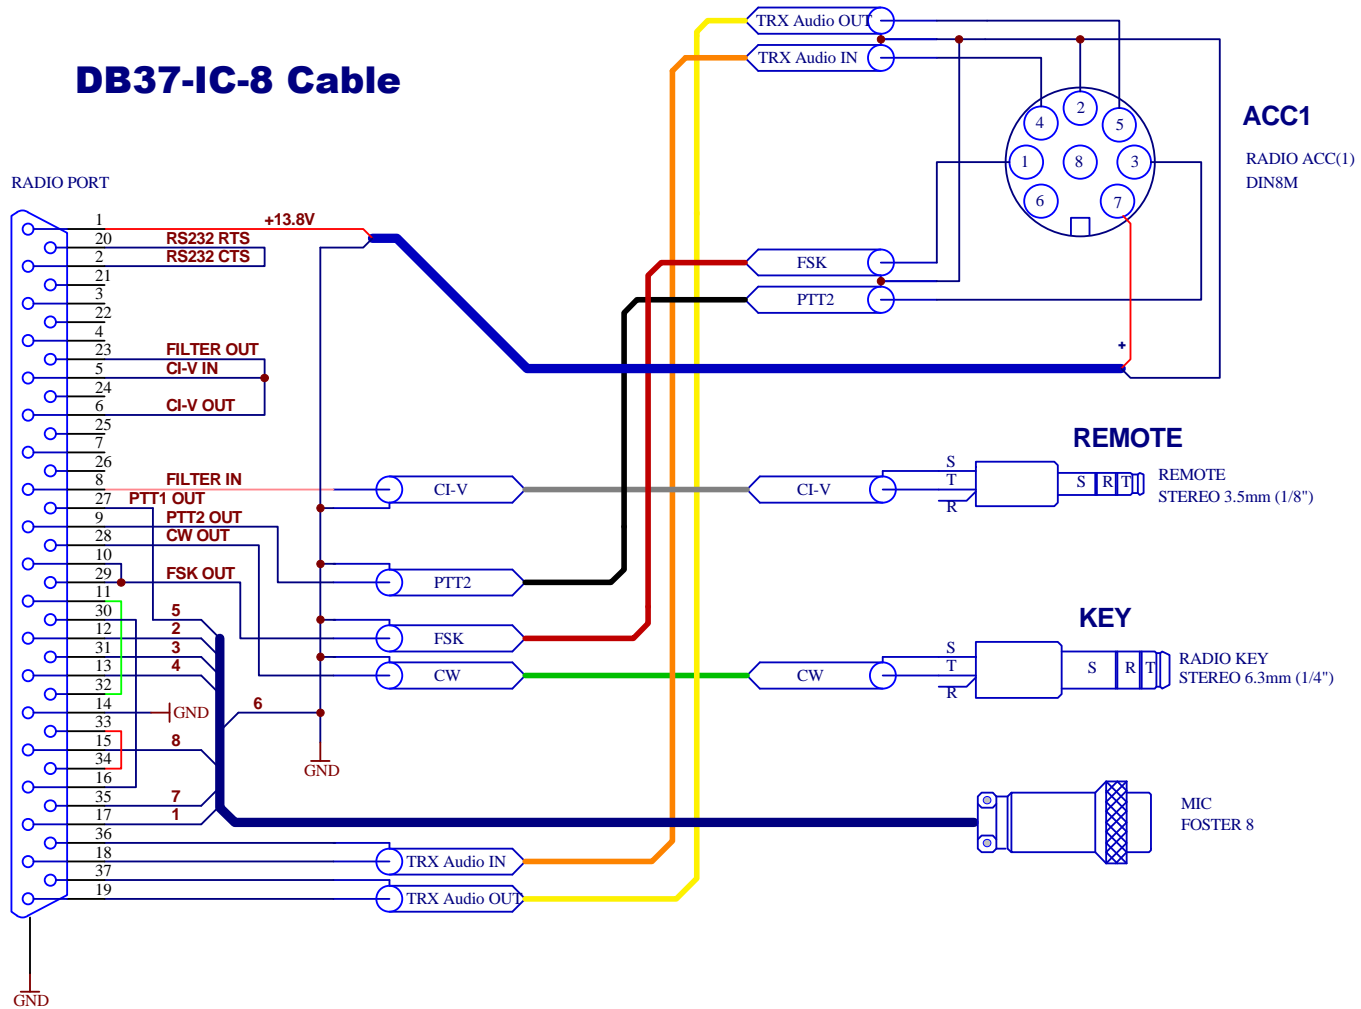

DB37-IC-8 Cable

IC-707 IC-725 IC-726 IC-728 IC-729 IC-735 IC-736 IC-737 IC-738 IC-746 IC-746Pro IC-7400 S = Sleeve
 IC-756 IC-756Pro IC-756ProII IC-761 IC-765 IC-775 IC-7600 IC-781 IC-910 T = Tip
 Notes: R = Ring