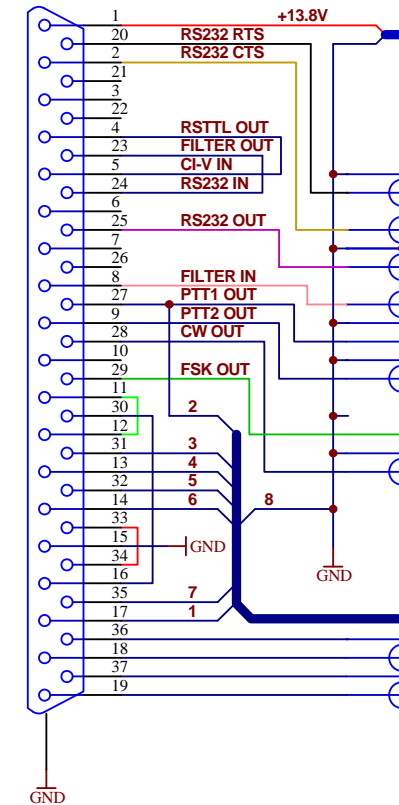

# DB37-TS-990 Cable

## SUB RX

## RADIO PORT

TS-990S

## KEY

KEY  
STEREO 6.3mm (1/4")

MIC  
FOSTER 8

25cm

S = Sleeve  
T = Tip  
R = Ring