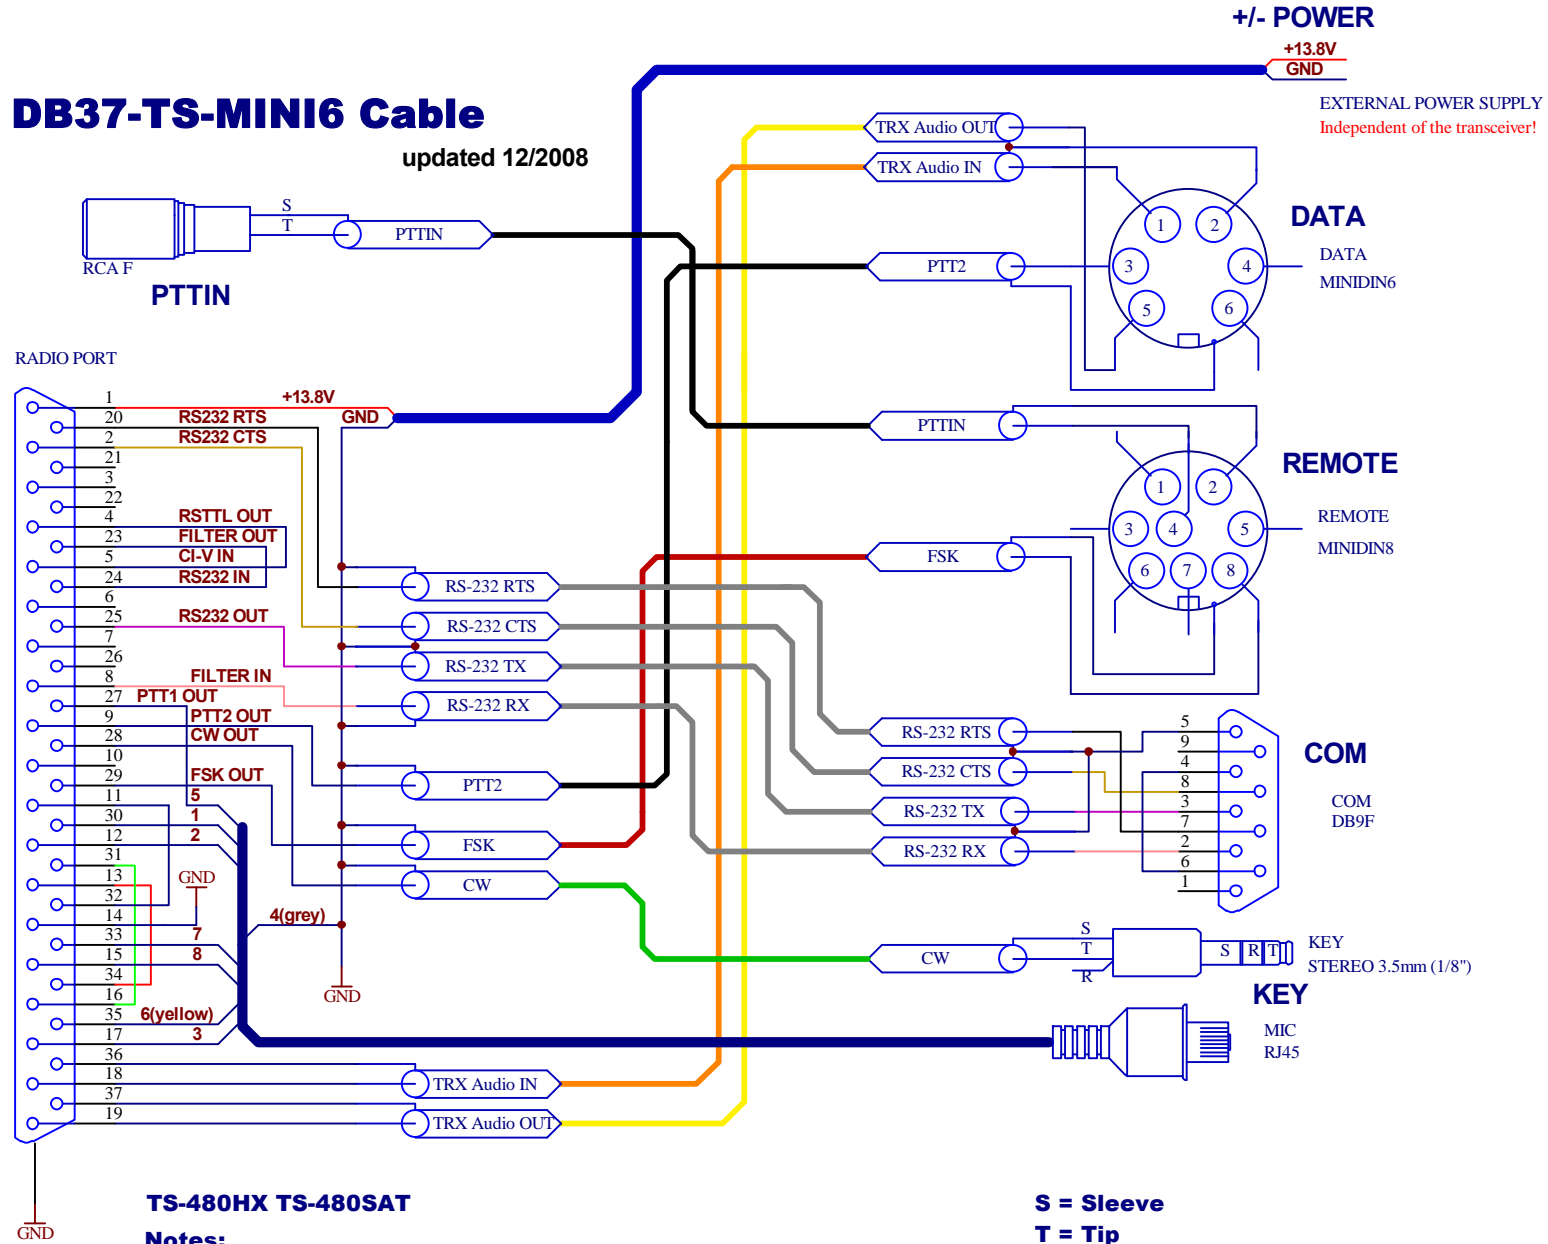

DB37-TS-MINI6 Cable

updated 12/2008

TS-480HX TS-480SAT

Notes:

** PTT2 mutes front MIC

S = Sleeve
T = Tip
R = Ring

+/- POWER

+13.8V
GND

EXTERNAL POWER SUPPLY
 Independent of the transceiver!

DATA

DATA
 MINIDIN6

REMOTE

REMOTE
 MINIDIN8

COM

COM
 DB9F

KEY
 STEREO 3.5mm (1/8")

KEY

MIC
 RJ45