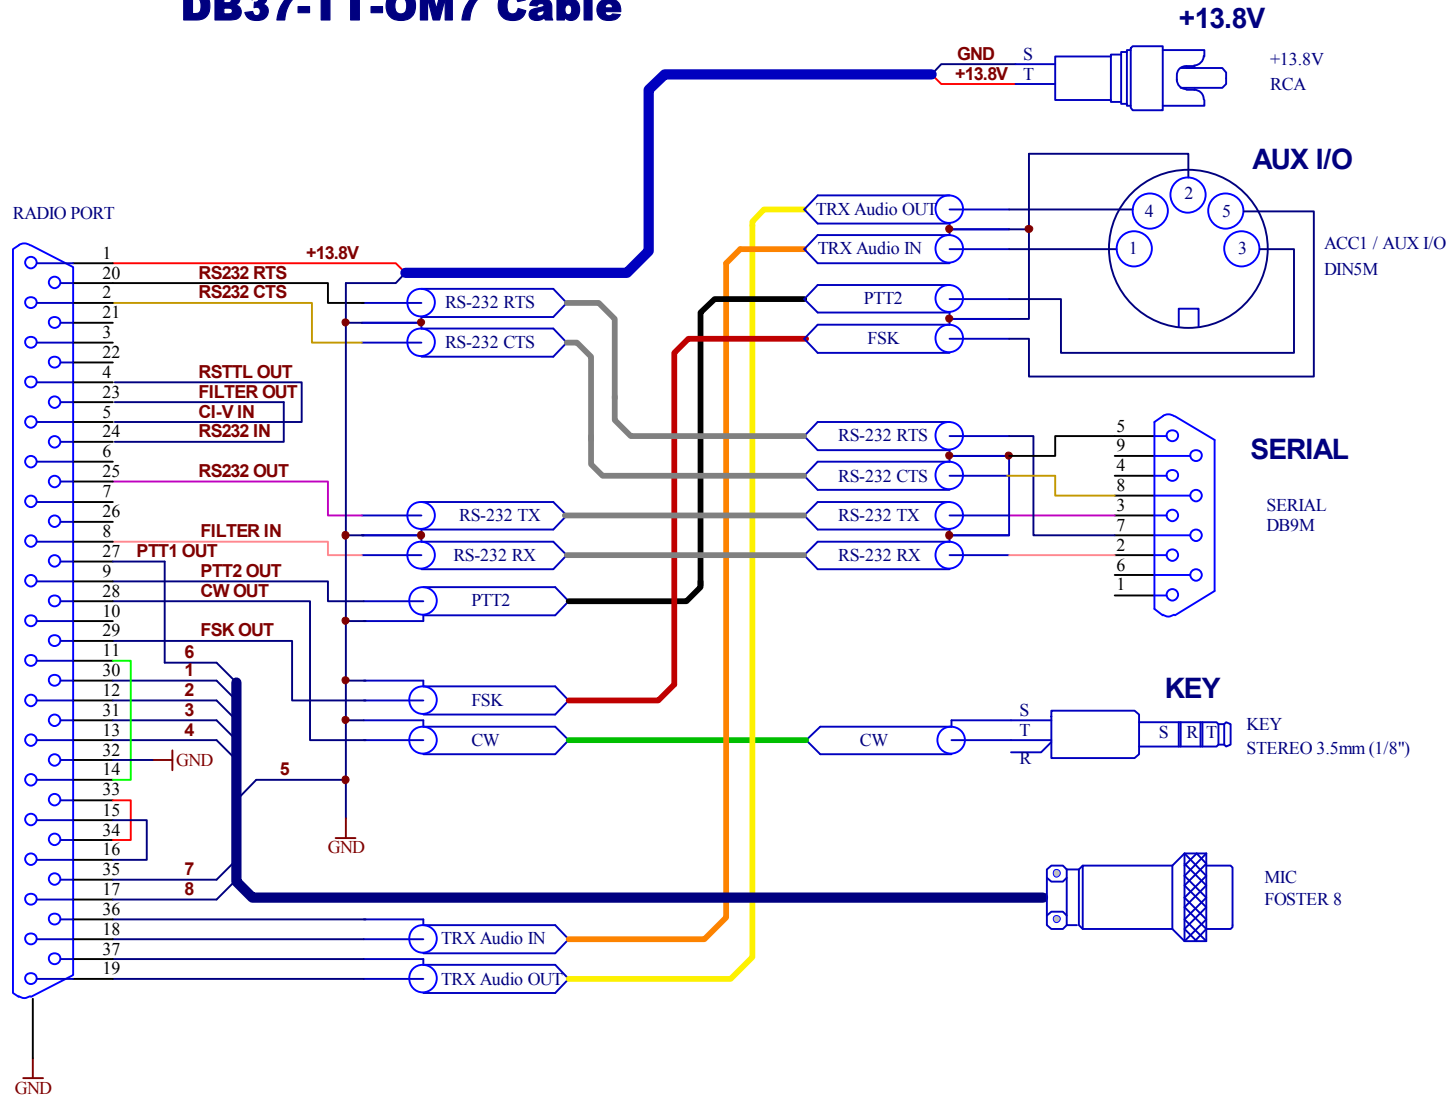

DB37-TT-OM7 Cable

TT-Omni VII

Notes:

S = Sleeve
T = Tip
R = Ring