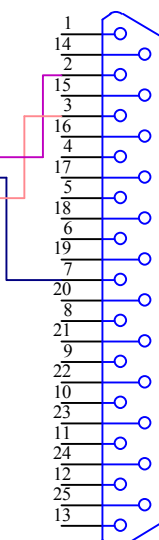

DB37-TT-OMV Cable

RADIO PORT

TT-Omni V

+13.8V
RCA

PTT
RCA

MARK/SPACE
RCA

AUDIO IN
RCA

AUDIO OUT
RCA

KEY
RCA

SERIAL
DB25M

MIC
FOSTER 4