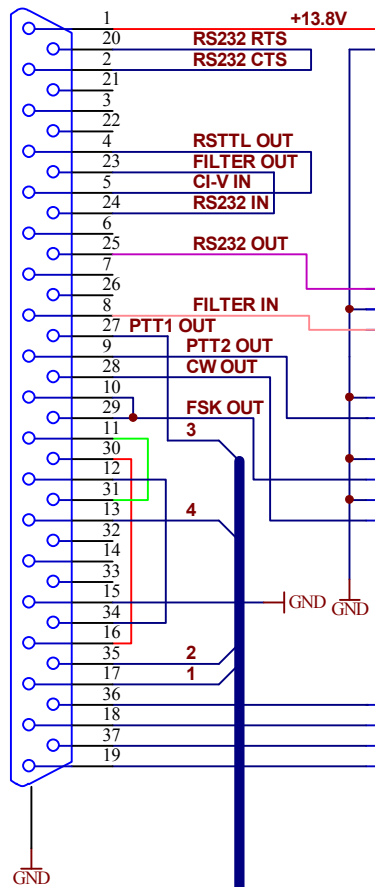

DB37-TT-OMV Cable

RADIO PORT

TT-Omni V

+13.8V
RCA

PTT
RCA

MARK/SPACE
RCA

AUDIO IN
RCA

AUDIO OUT
RCA

KEY
RCA

SERIAL
DB25M

MIC
FOSTER 4