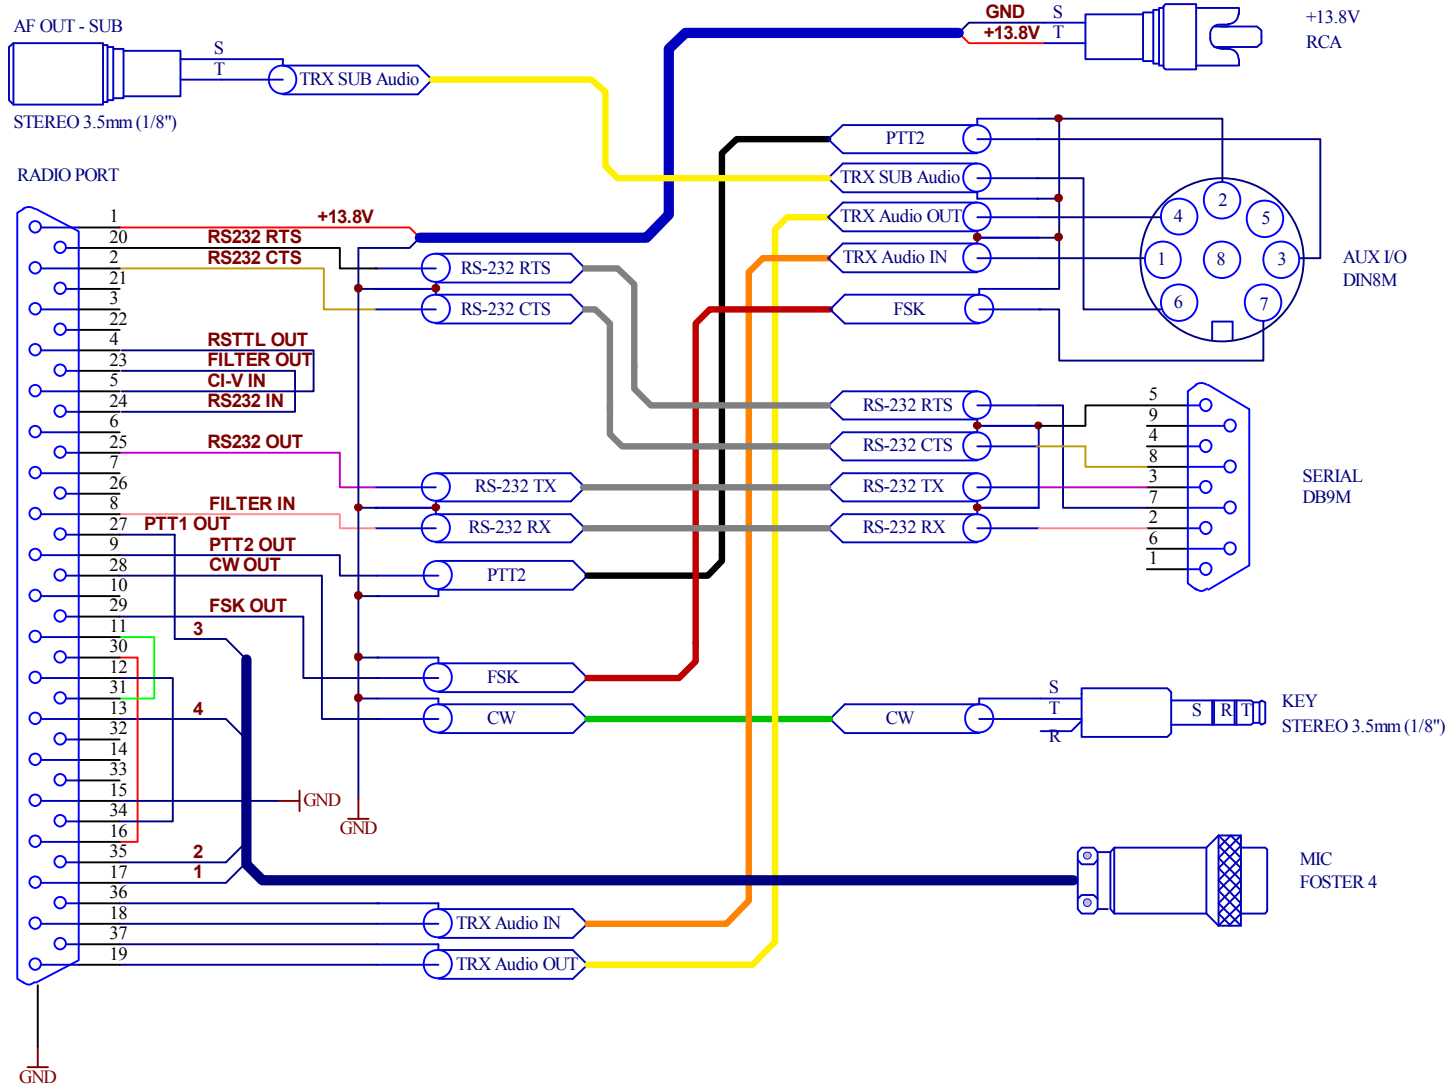

DB37-TT-OR Cable

TT-Orion

Notes:

S = Sleeve
T = Tip
R = Ring