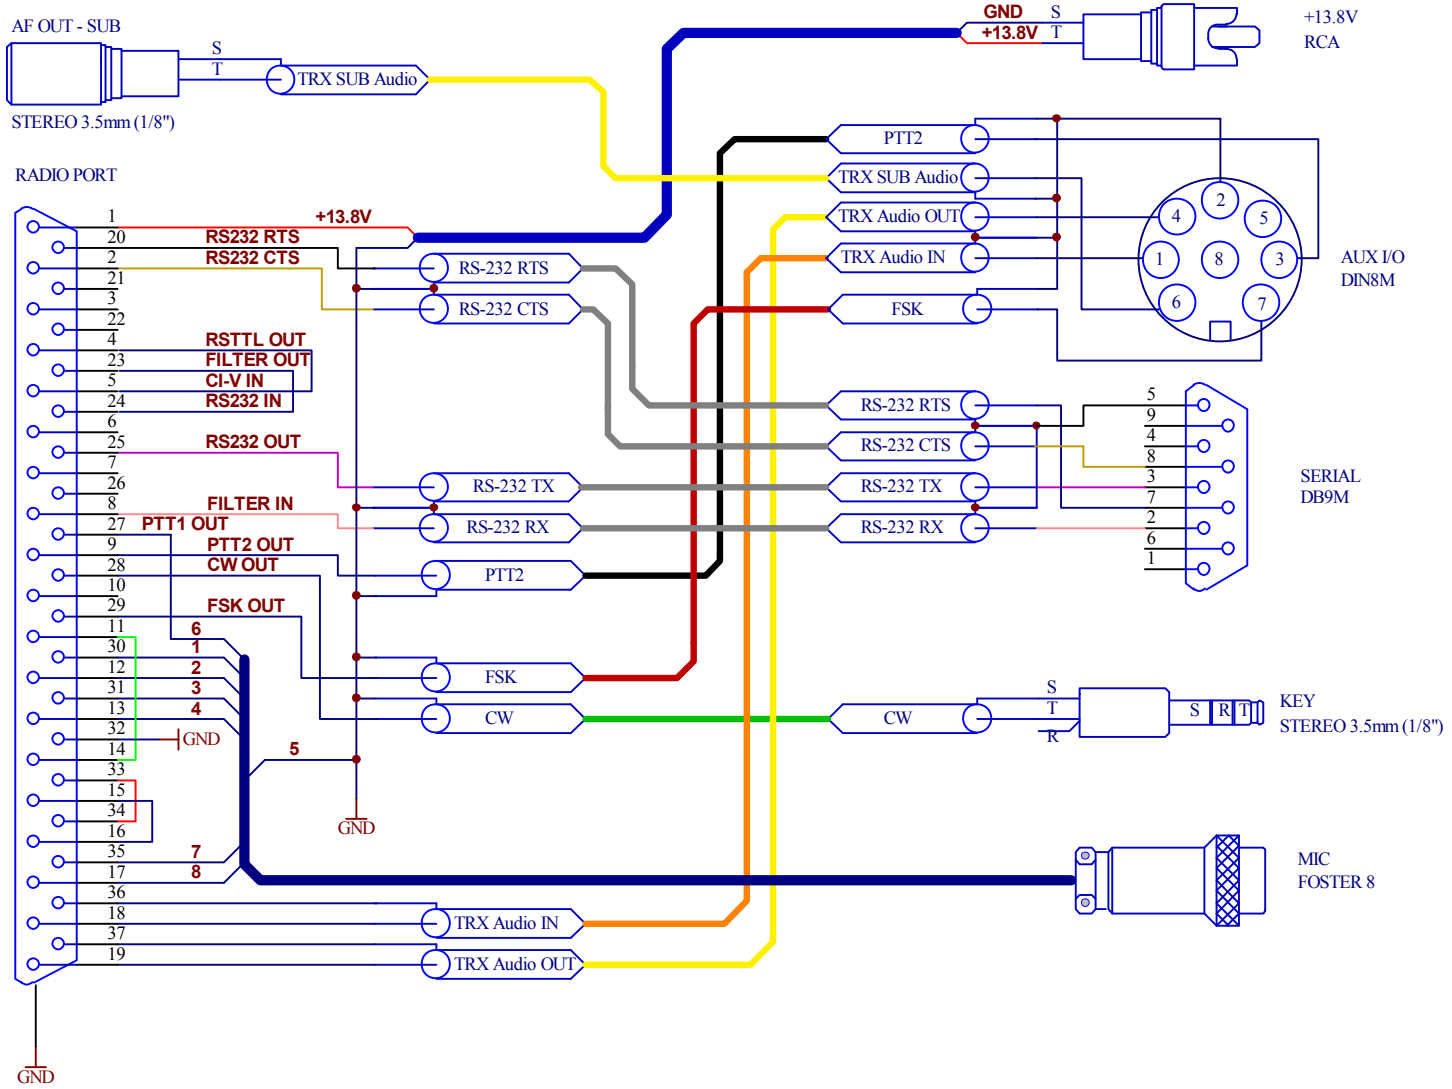

# DB37-TT-OR2 Cable

**TT-Orion II**  
**Notes:**

**S = Sleeve**  
**T = Tip**  
**R = Ring**